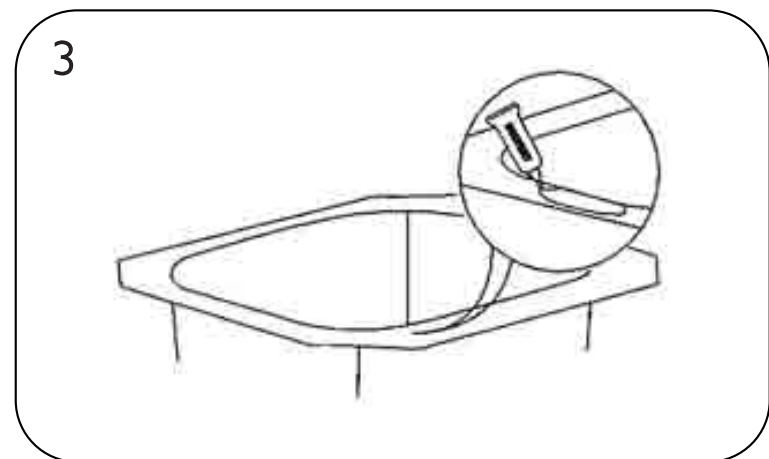

# UNDERMOUNT TEMPLATE CUT OUT - (400mm dia)

CL

CL

Information icons (i) and care instructions:

- Temperature limit:  $\leq 280\text{ }^{\circ}\text{C}$  ( $\leq 536\text{ }^{\circ}\text{F}$ )
- Prohibited cleaning agents: Chlor Chlorine (Cl)
- Recommended cleaning agent: Franke Sunshine
- FRANKE logo