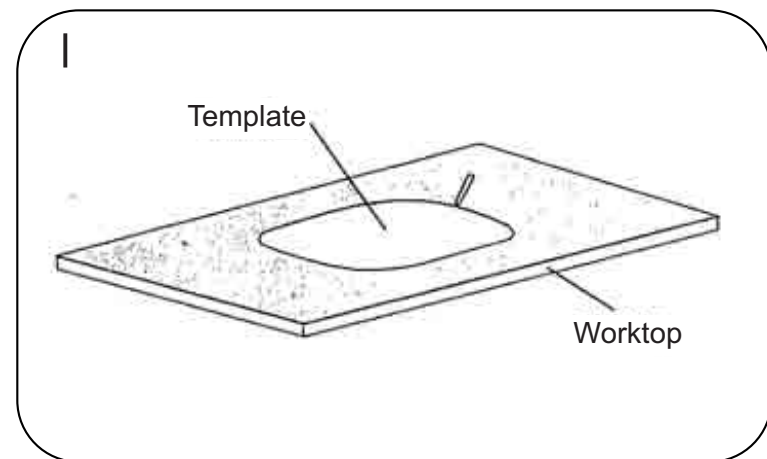

# UNDERMOUNT TEMPLATE CUT OUT - (400mm dia)

CL

CL

Information icons (i) and care instructions:

- Temperature limit:  $\leq 280\text{ }^{\circ}\text{C}$  ( $\leq 536\text{ }^{\circ}\text{F}$ )
- Prohibited cleaning agents: Chlor Chlorine (Cl)
- Recommended cleaning agent: Franke Sunshine
- FRANKE logo