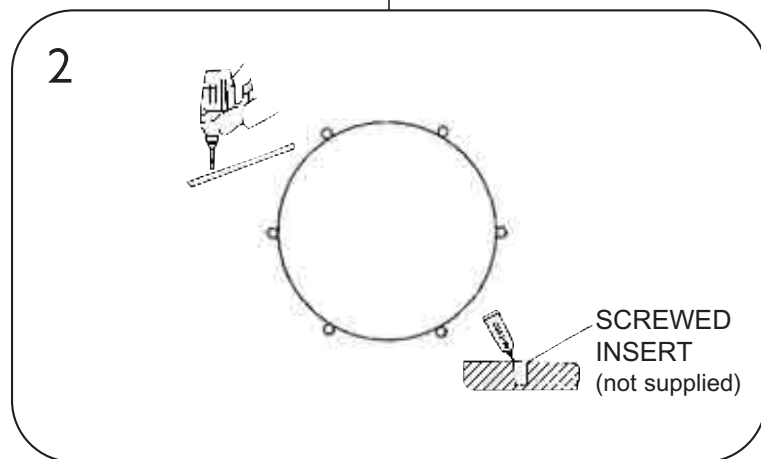

# UNDERMOUNT TEMPLATE CUT OUT - (400mm dia)

CL

CL

Information icons (i) and care instructions:

- Temperature limit:  $\leq 280\text{ }^{\circ}\text{C}$  ( $\leq 536\text{ }^{\circ}\text{F}$ )
- Prohibited cleaning agents: Chlor Chlorine (Cl)
- Recommended cleaning agent: Franke Sunshine
- FRANKE logo