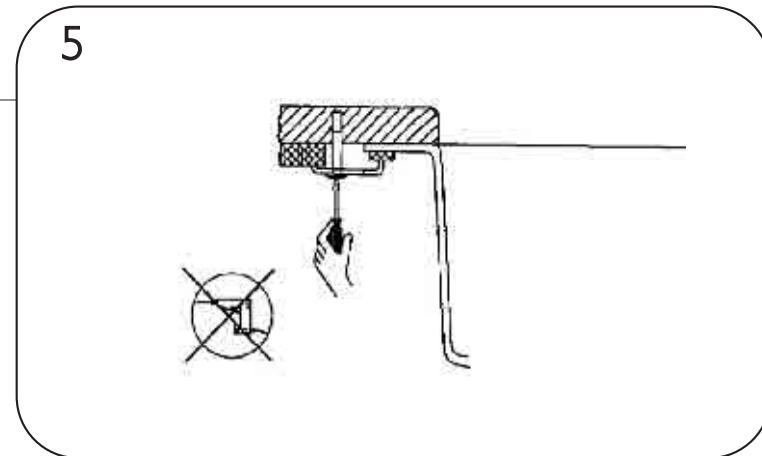

# UNDERMOUNT TEMPLATE CUT OUT - (400mm dia)

CL

CL

Information icons (i) and care instructions:

- Temperature limit:  $\leq 280\text{ }^{\circ}\text{C}$  ( $\leq 536\text{ }^{\circ}\text{F}$ )
- Prohibited cleaning agents: Chlor Chlorine (Cl)
- Recommended cleaning agent: Franke Sunshine
- FRANKE logo