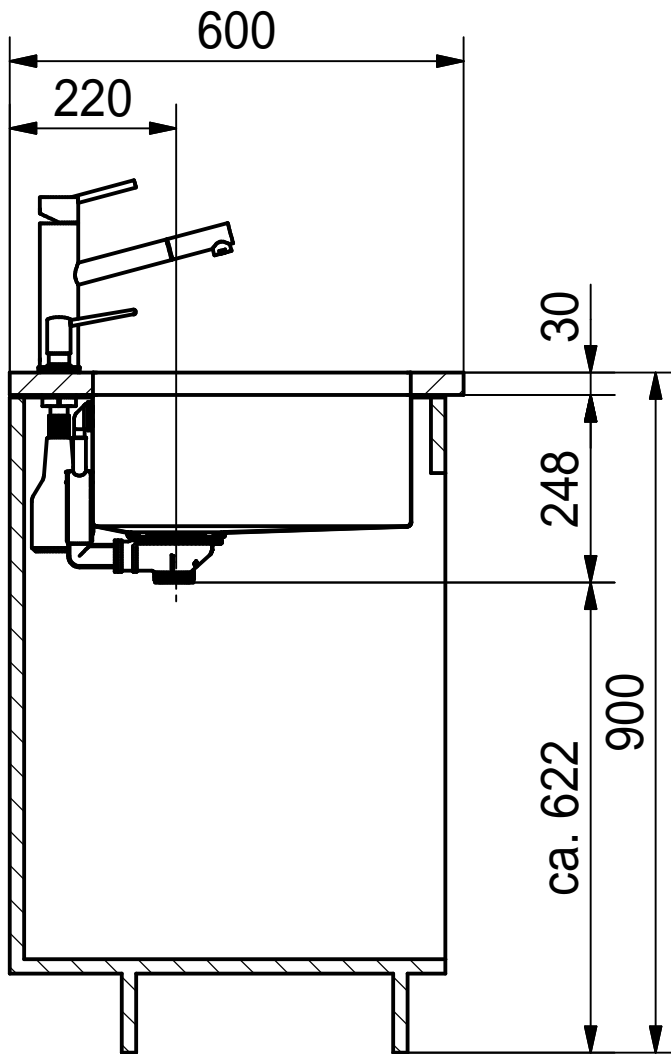

DS

Drawing No.	0056-187394	Revision	
Drawn Date	20.01.2010		
These drawings and specifications are the property of NIRO-Plan AG and shall not be reproduced, copied or transferred to any third party without the prior written permission of NIRO-Plan AG, Aarburg, Switzerland			

Franke Küchentechnik AG
CH-4663 Aarburg
Phone: +41 62 787 31 31
Internet: www.franke.com

PKX-Becken 160-34-18

installing document

Sheet	Sheets
2	6