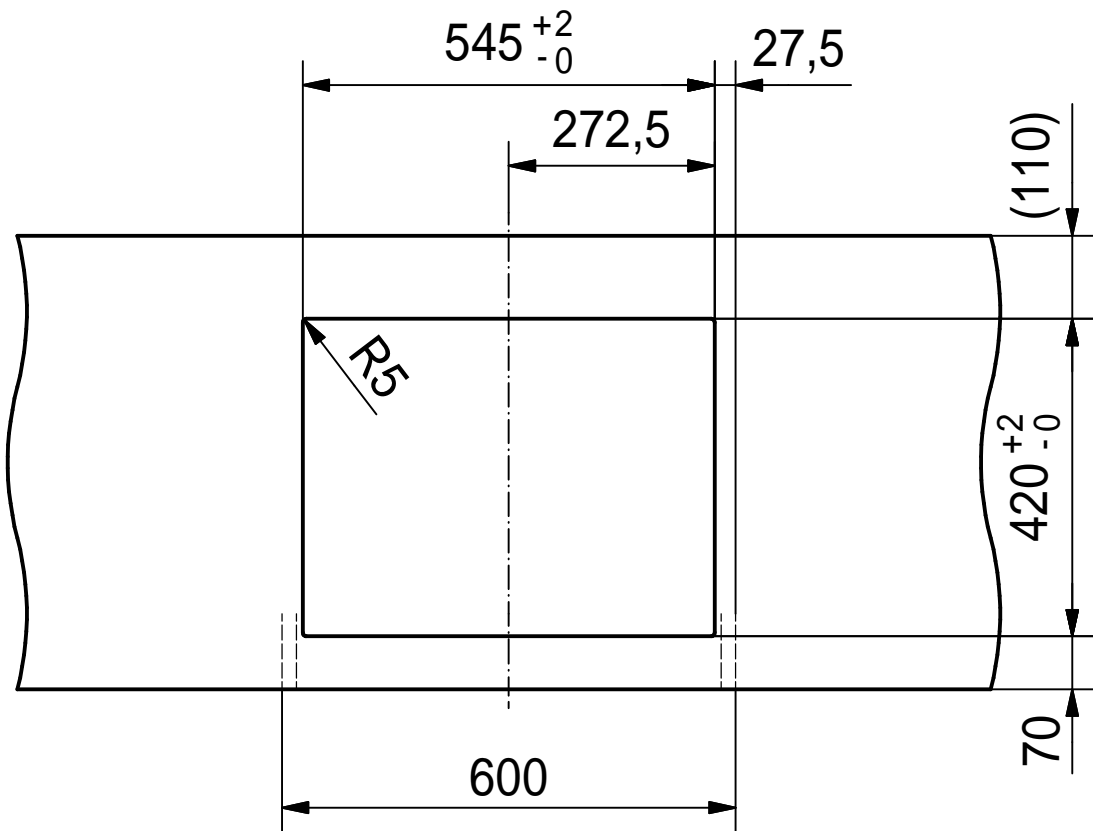

CO

Drawing No.	0056-187394	Revision	
Drawn Date	20.01.2010		
These drawings and specifications are the property of NIRO-Plan AG and shall not be reproduced, copied or transferred to any third party without the prior written permission of NIRO-Plan AG, Aarburg, Switzerland			

Franke Küchentechnik AG
CH-4663 Aarburg
Phone: +41 62 787 31 31
Internet: www.franke.com

PKX-Becken 160-34-18
installing document

Sheet	Sheets
3	6