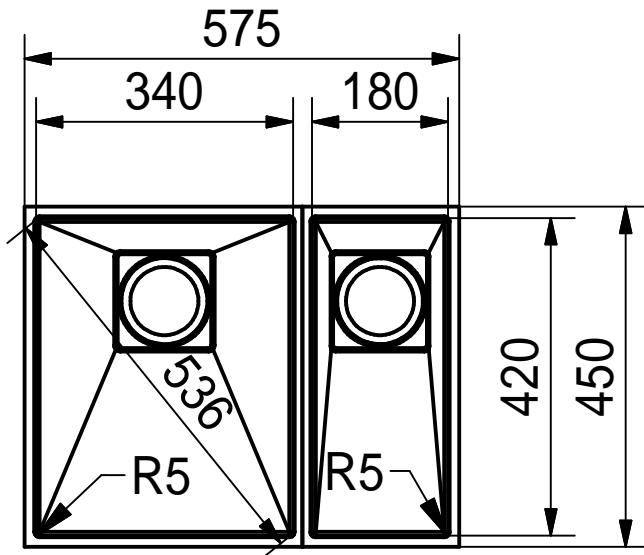

DT

Drawing No.	0056-187394	Revision	
Drawn Date	20.01.2010		
These drawings and specifications are the property of NIRO-Plan AG and shall not be reproduced, copied or transferred to any third party without the prior written permission of NIRO-Plan AG, Aarburg, Switzerland			