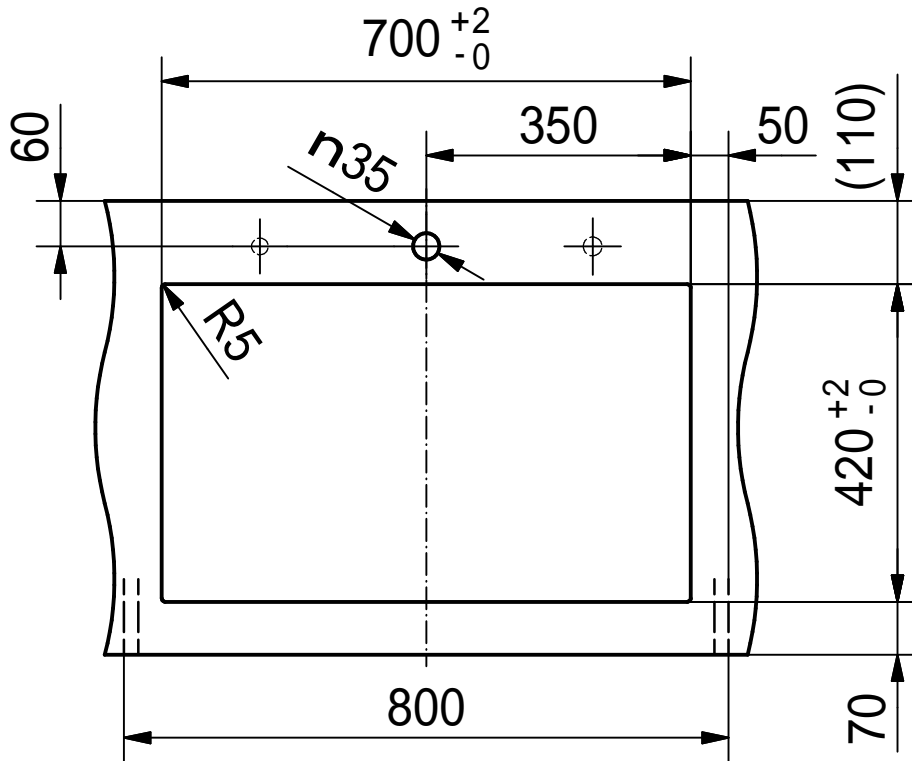

CO

Drawing No. 0056-187523
Drawn Date 26.01.2010
Revision
These drawings and specifications are the property of NIRO-Plan AG and shall not be reproduced, copied or transferred to any third party without the prior written permission of NIRO-Plan AG, Aarburg, Switzerland

Franke Küchentechnik AG
CH-4663 Aarburg
Phone: +41 62 787 31 31
Internet: www.franke.com

PKX11070_UK
installing document

Sheet 3
Sheets 6