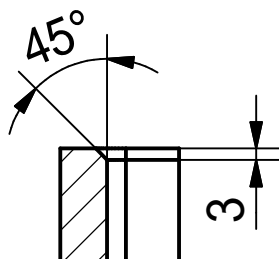

CO

Drawing No. 0056-187523
Drawn Date 26.01.2010
Revision
These drawings and specifications are the property of NIRO-Plan AG and shall not be reproduced, copied or transferred to any third party without the prior written permission of NIRO-Plan AG, Aarburg, Switzerland

Franke Küchentechnik AG
CH-4663 Aarburg
Phone: +41 62 787 31 31
Internet: www.franke.com

PKX11070_UK
installing document

Sheet 3
Sheets 6