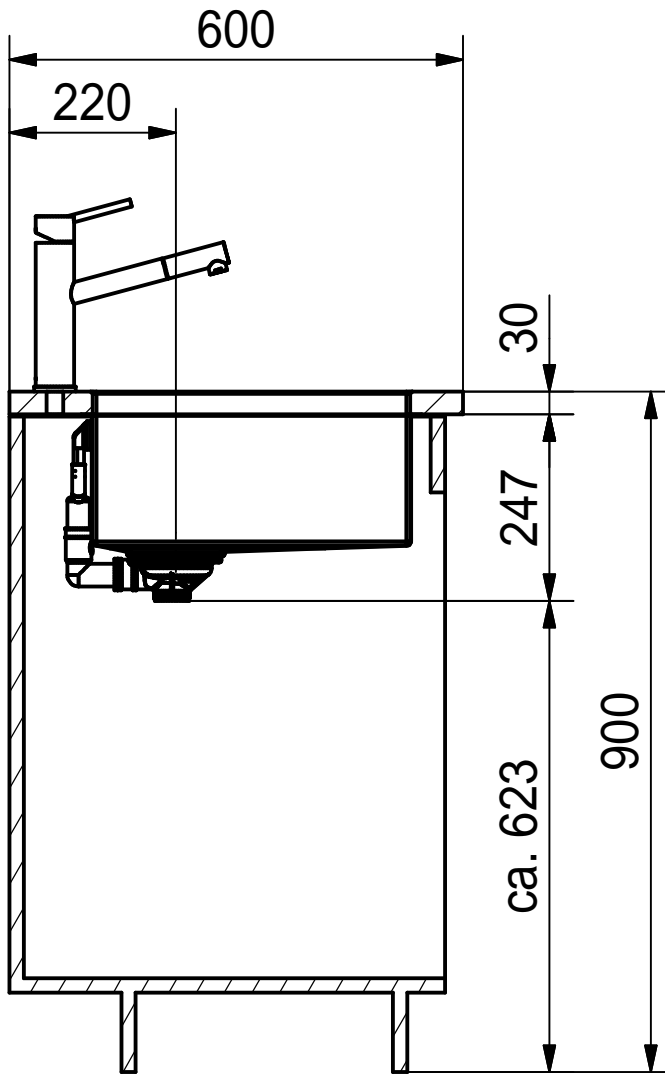

DS

Drawing No.	0056-187523	Revision	
Drawn Date	26.01.2010		
These drawings and specifications are the property of NIRO-Plan AG and shall not be reproduced, copied or transferred to any third party without the prior written permission of NIRO-Plan AG, Aarburg, Switzerland			

Franke Küchentechnik AG
CH-4663 Aarburg
Phone: +41 62 787 31 31
Internet: www.franke.com

PKX11070_UK
installing document

Sheet	Sheets
2	6