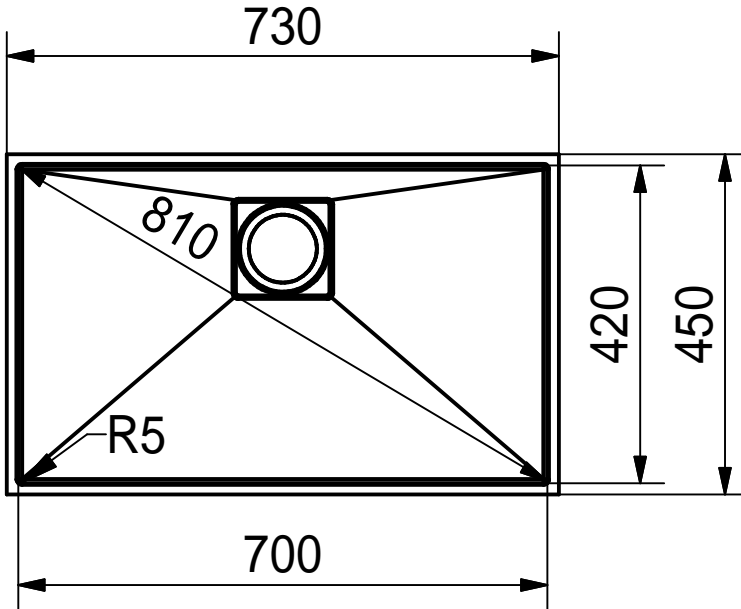

DT

Drawing No.	0056-187523	Revision	
Drawn Date	26.01.2010		
These drawings and specifications are the property of NIRO-Plan AG and shall not be reproduced, copied or transferred to any third party without the prior written permission of NIRO-Plan AG, Aarburg, Switzerland			