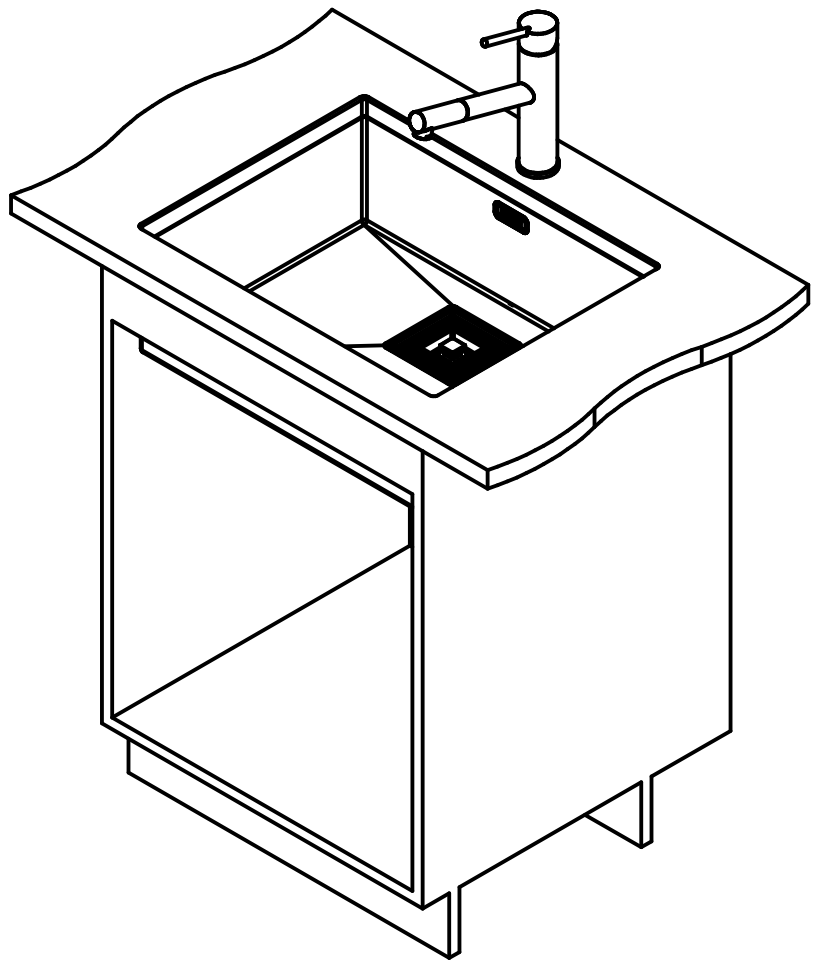

ISO

Drawing No.	0056-187521	Revision	
Drawn Date	25.01.2010		
These drawings and specifications are the property of NIRO-Plan AG and shall not be reproduced, copied or transferred to any third party without the prior written permission of NIRO-Plan AG, Aarburg, Switzerland			

Franke Küchentechnik AG
CH-4663 Aarburg
Phone: +41 62 787 31 31
Internet: www.franke.com

PKX11055_UK
installing document

Sheet	Sheets
6	6