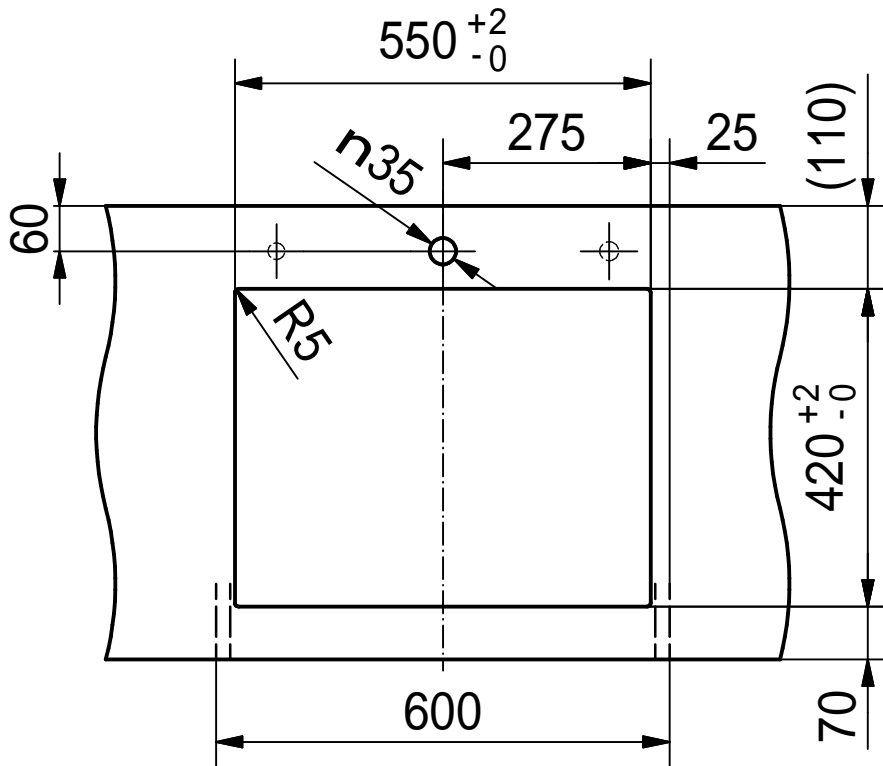

CO

Drawing No.	0056-187521	Revision		Franke Küchentechnik AG CH-4663 Aarburg Phone: +41 62 787 31 31 Internet: www.franke.com	PKX11055_UK installing document	Sheet	Sheets
Drawn Date	25.01.2010					3	6
These drawings and specifications are the property of NIRO-Plan AG and shall not be reproduced, copied or transferred to any third party without the prior written permission of NIRO-Plan AG, Aarburg, Switzerland