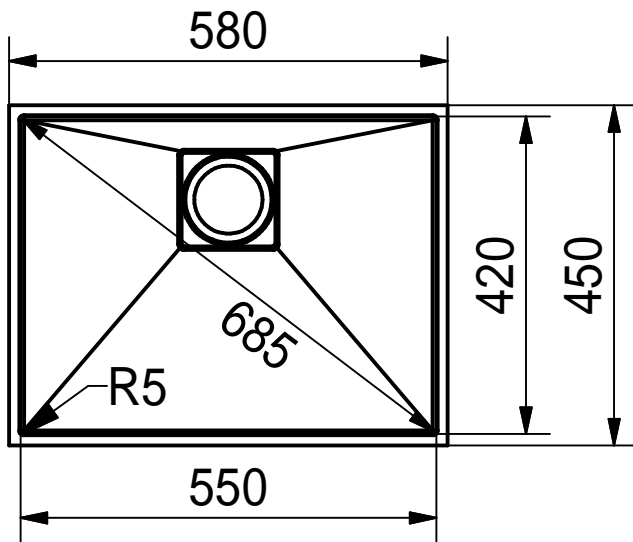

DT

Drawing No.	0056-187521	Revision	
Drawn Date	25.01.2010		
These drawings and specifications are the property of NIRO-Plan AG and shall not be reproduced, copied or transferred to any third party without the prior written permission of NIRO-Plan AG, Aarburg, Switzerland			

Franke Küchentechnik AG
CH-4663 Aarburg
Phone: +41 62 787 31 31
Internet: www.franke.com

PKX11055_UK
installing document

Sheet	Sheets
5	6