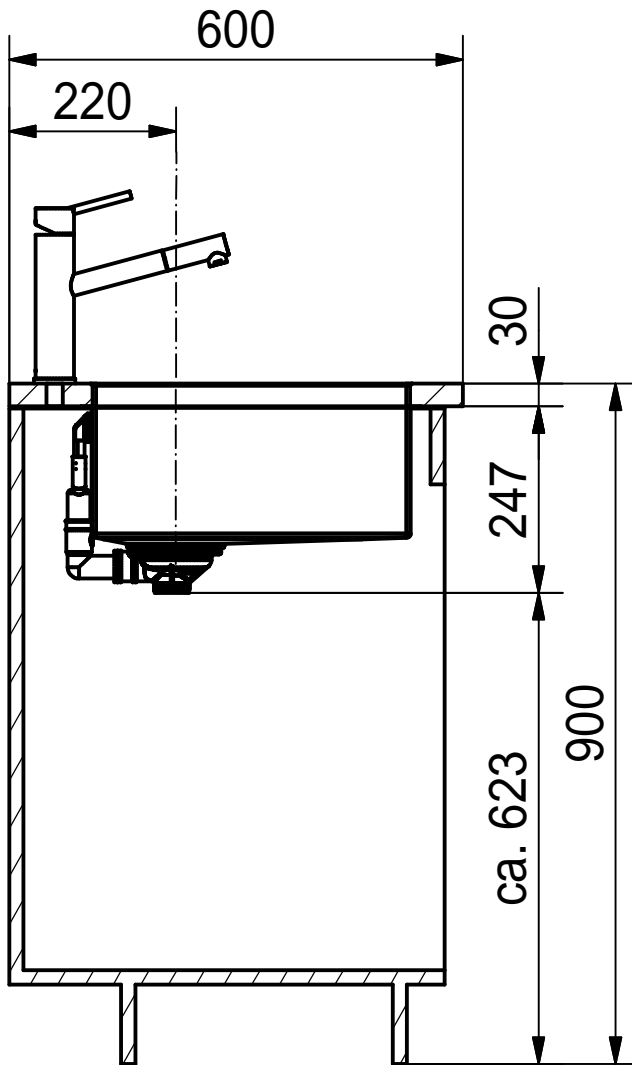

DS

Drawing No.	0056-187521	Revision	
Drawn Date	25.01.2010		
These drawings and specifications are the property of NIRO-Plan AG and shall not be reproduced, copied or transferred to any third party without the prior written permission of NIRO-Plan AG, Aarburg, Switzerland			

Franke Küchentechnik AG
CH-4663 Aarburg
Phone: +41 62 787 31 31
Internet: www.franke.com

PKX11055_UK
installing document

Sheet	Sheets
2	6