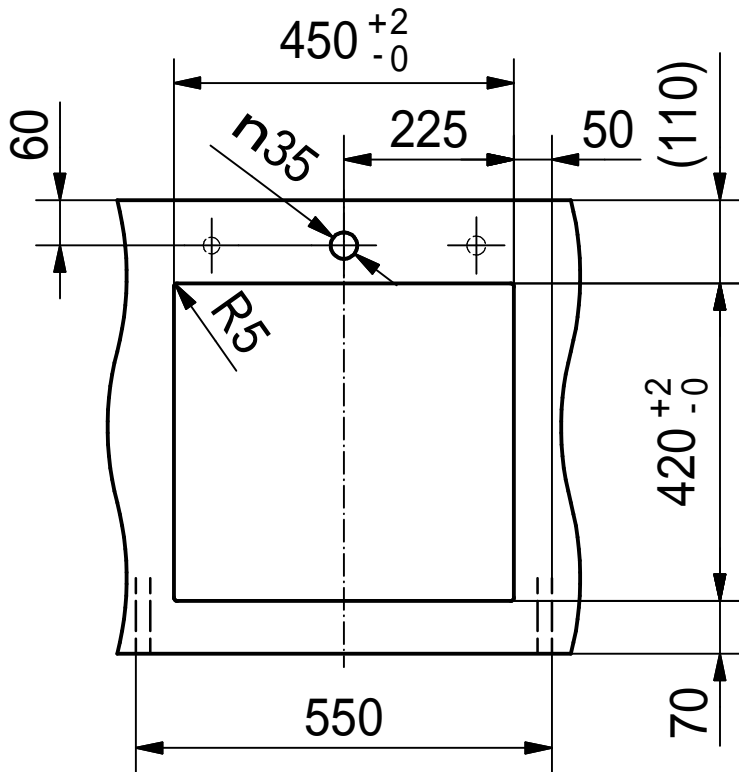

CO

Drawing No.	0056-187519	Revision	
Drawn Date	25.01.2010		
These drawings and specifications are the property of NIRO-Plan AG and shall not be reproduced, copied or transferred to any third party without the prior written permission of NIRO-Plan AG, Aarburg, Switzerland			

Franke Küchentechnik AG
CH-4663 Aarburg
Phone: +41 62 787 31 31
Internet: www.franke.com

PKX11045_UK
installing document

Sheet	Sheets
3	6