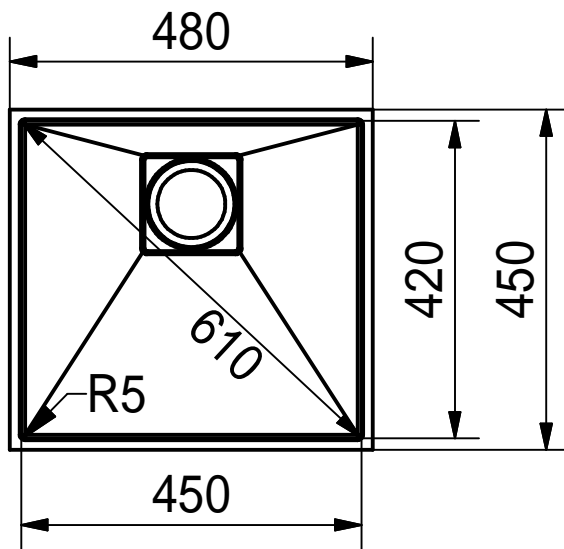

DT

Drawing No.	0056-187519	Revision	
Drawn Date	25.01.2010		
These drawings and specifications are the property of NIRO-Plan AG and shall not be reproduced, copied or transferred to any third party without the prior written permission of NIRO-Plan AG, Aarburg, Switzerland			

Franke Küchentechnik AG
CH-4663 Aarburg
Phone: +41 62 787 31 31
Internet: www.franke.com

PKX11045_UK
installing document

Sheet	Sheets
5	6