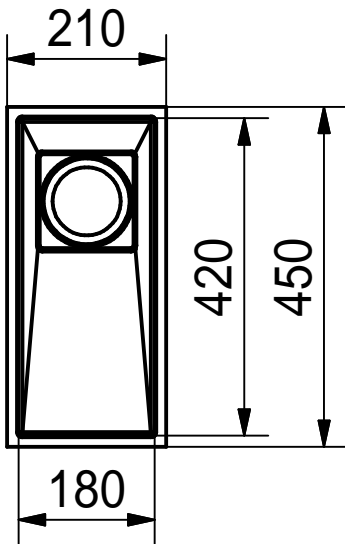

DT

Drawing No.	0056-187487	Revision	A
Drawn Date	22.01.2010		
These drawings and specifications are the property of NIRO-Plan AG and shall not be reproduced, copied or transferred to any third party without the prior written permission of NIRO-Plan AG, Aarburg, Switzerland			

Franke Küchentechnik AG
CH-4663 Aarburg
Phone: +41 62 787 31 31
Internet: www.franke.com

PKX11018_UK
installing document

Sheet	Sheets
5	6