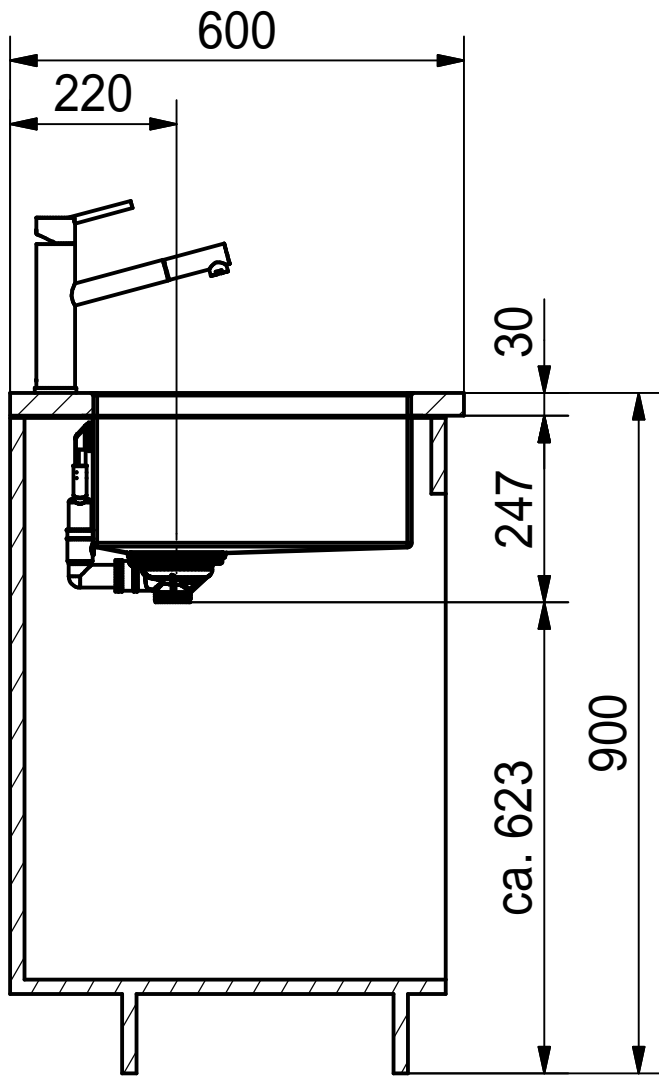

DS

Drawing No.	0056-187487	Revision	A
Drawn Date	22.01.2010		
These drawings and specifications are the property of NIRO-Plan AG and shall not be reproduced, copied or transferred to any third party without the prior written permission of NIRO-Plan AG, Aarburg, Switzerland			

Franke Küchentechnik AG
CH-4663 Aarburg
Phone: +41 62 787 31 31
Internet: www.franke.com

PKX11018_UK

installing document

Sheet	Sheets
2	6