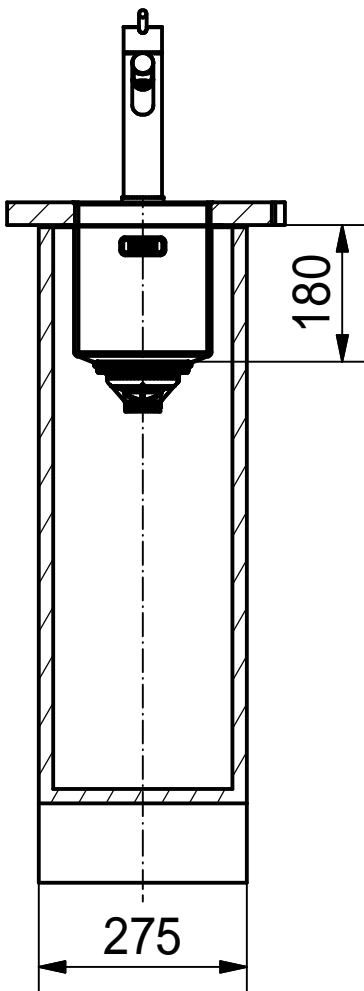

DF

Drawing No.	0056-187487	Revision	A
Drawn Date	22.01.2010		
<small>These drawings and specifications are the property of NIRO-Plan AG and shall not be reproduced, copied or transferred to any third party without the prior written permission of NIRO-Plan AG, Aarburg, Switzerland</small>			