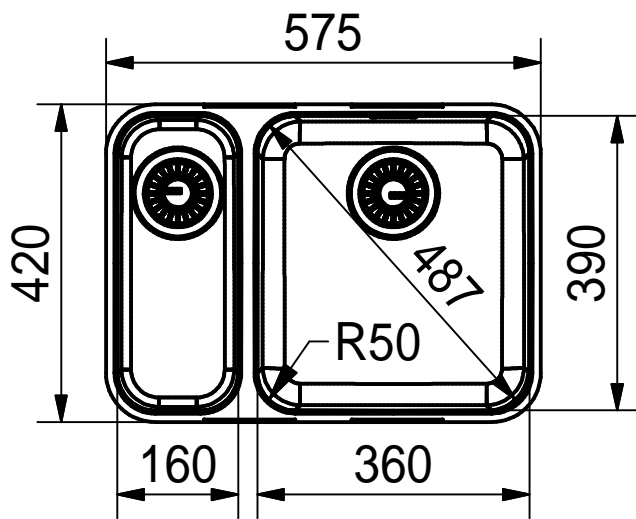

DT

Drawing No.	0056-187574	Revision	E
Drawn Date	28.01.2010		
These drawings and specifications are the property of NIRO-Plan AG and shall not be reproduced, copied or transferred to any third party without the prior written permission of NIRO-Plan AG, Aarburg, Switzerland			

Franke Küchentechnik AG
CH-4663 Aarburg
Phone: +41 62 787 31 31
Internet: www.franke.com

LAX_160_36_16_3 1/2"
installing document

Sheet	Sheets
5	6