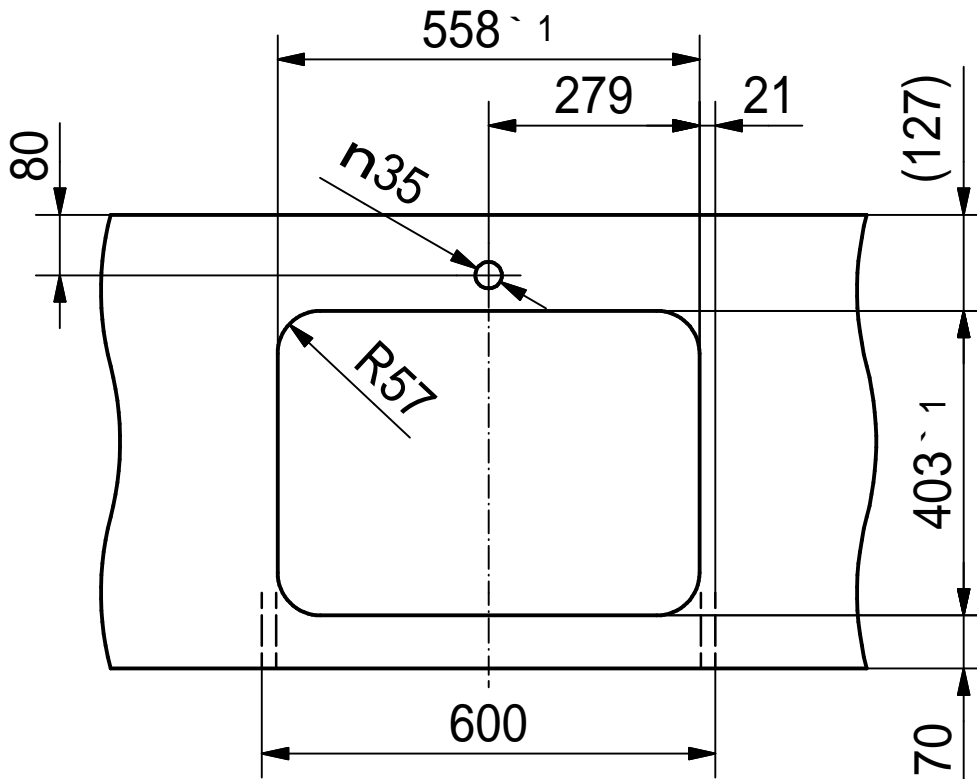

CO

Drawing No.	0056-187574	Revision	E
Drawn Date	28.01.2010		
These drawings and specifications are the property of NIRO-Plan AG and shall not be reproduced, copied or transferred to any third party without the prior written permission of NIRO-Plan AG, Aarburg, Switzerland			

Franke Küchentechnik AG
CH-4663 Aarburg
Phone: +41 62 787 31 31
Internet: www.franke.com

LAX_160_36_16_3 1/2"
installing document

Sheet	Sheets
3	6