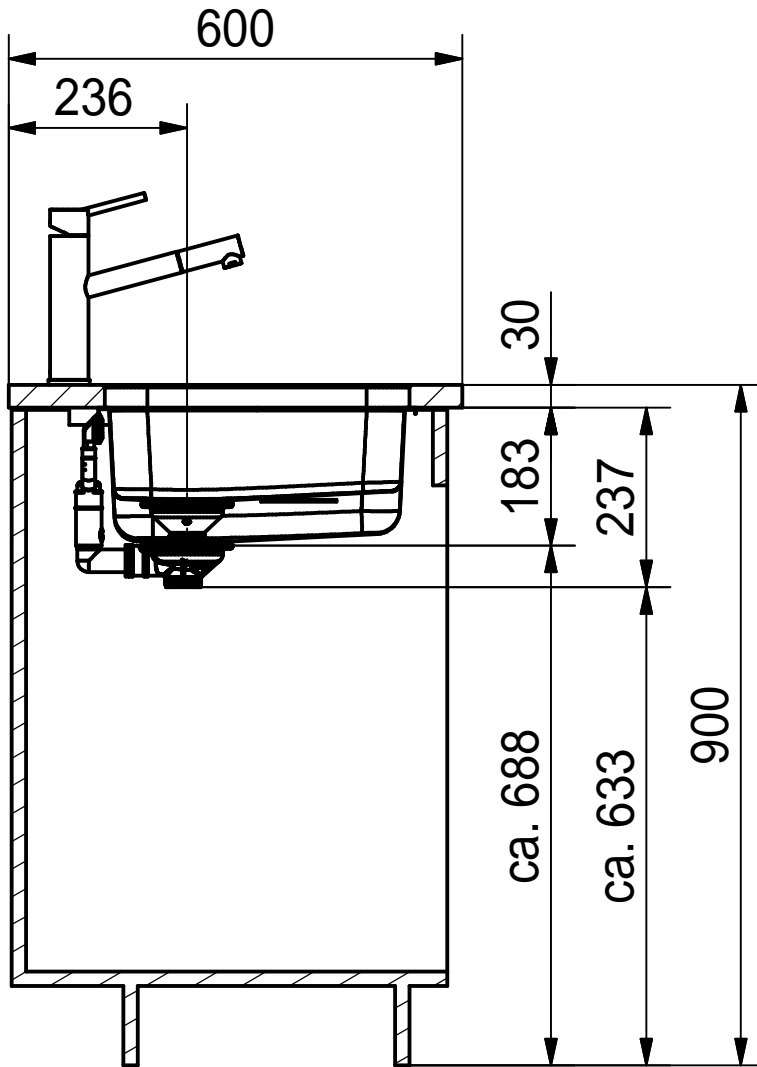

DS

Drawing No.	0056-187574	Revision	E
Drawn Date	28.01.2010		
These drawings and specifications are the property of NIRO-Plan AG and shall not be reproduced, copied or transferred to any third party without the prior written permission of NIRO-Plan AG, Aarburg, Switzerland			

Franke Küchentechnik AG
CH-4663 Aarburg
Phone: +41 62 787 31 31
Internet: www.franke.com

LAX_160_36_16_3 1/2"
installing document

Sheet	Sheets
2	6