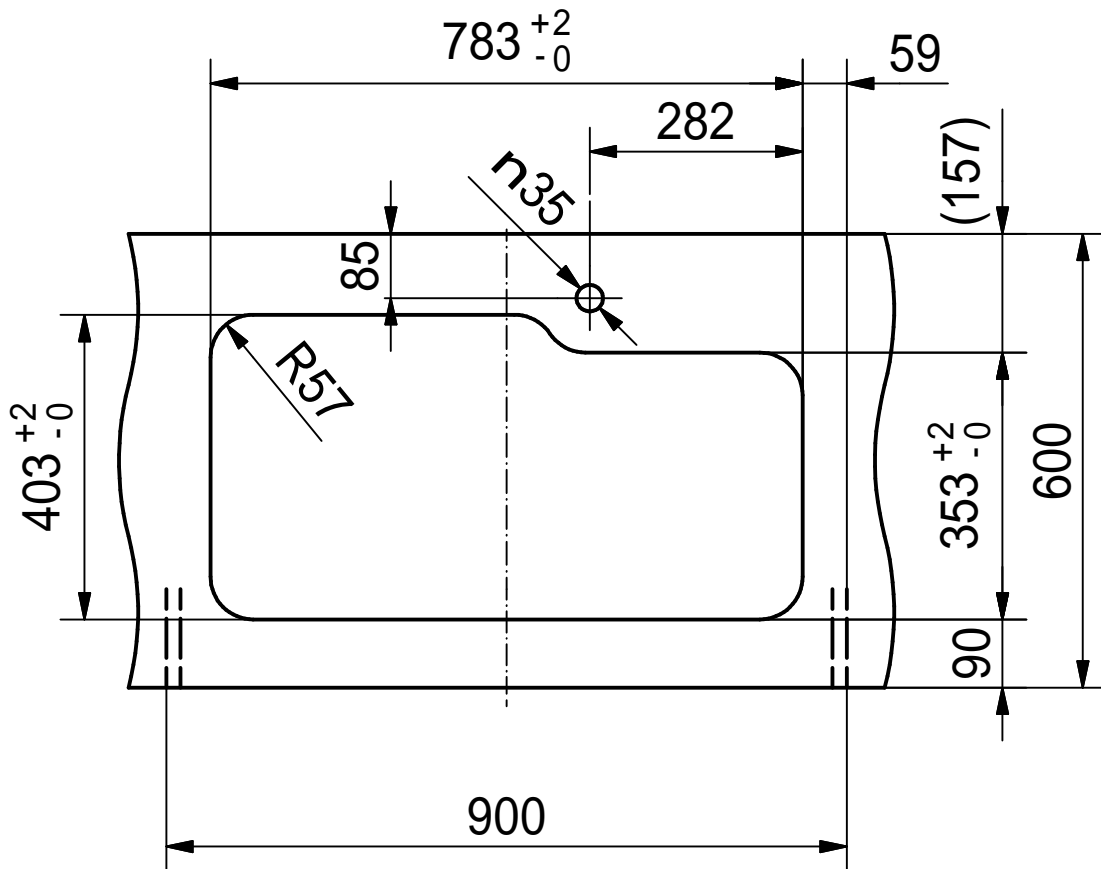

CO

Drawing No.	0056-185028	Revision	C
Drawn Date	23.10.2009		
These drawings and specifications are the property of NIRO-Plan AG and shall not be reproduced, copied or transferred to any third party without the prior written permission of NIRO-Plan AG, Aarburg, Switzerland			

Franke Küchentechnik AG
CH-4663 Aarburg
Phone: +41 62 787 31 31
Internet: www.franke.com

LAX_120_45_30_3 1/2"
installing document

Sheet	Sheets
3	6