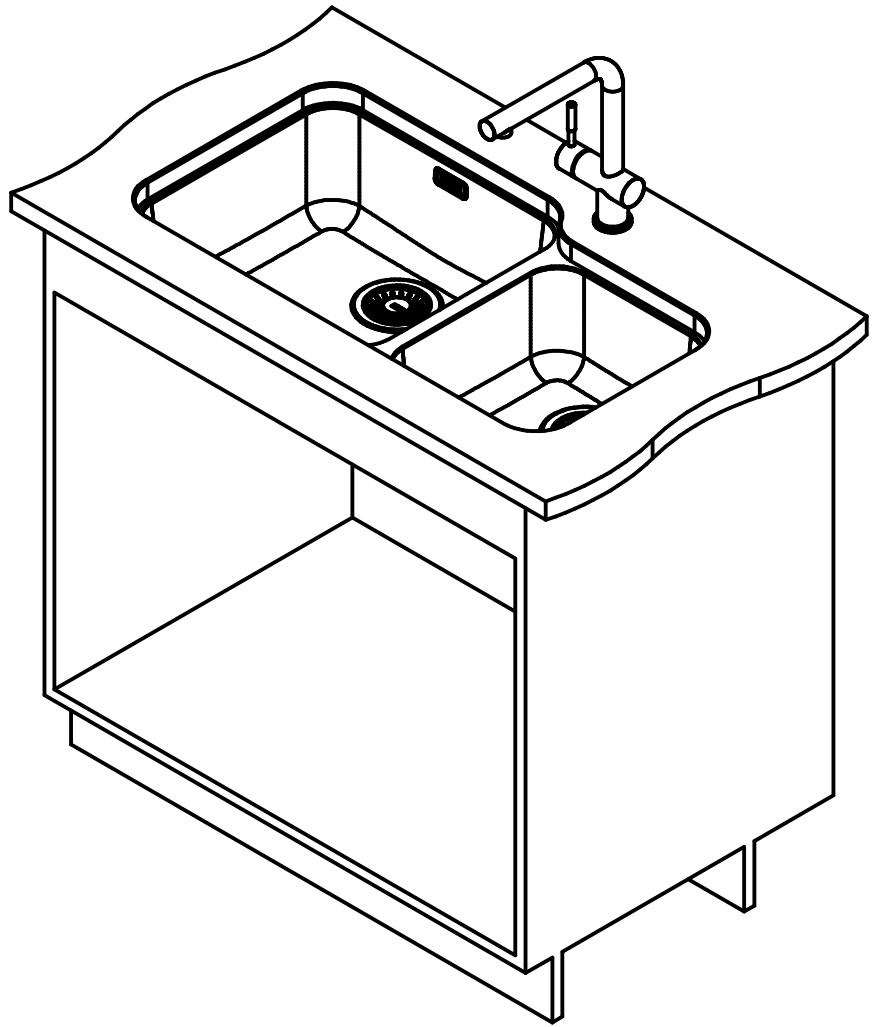

ISO

Drawing No.	0056-185028	Revision	C
Drawn Date	23.10.2009		
These drawings and specifications are the property of NIRO-Plan AG and shall not be reproduced, copied or transferred to any third party without the prior written permission of NIRO-Plan AG, Aarburg, Switzerland			

Franke Küchentechnik AG
CH-4663 Aarburg
Phone: +41 62 787 31 31
Internet: www.franke.com

LAX_120_45_30_3 1/2"
installing document

Sheet	Sheets
6	6