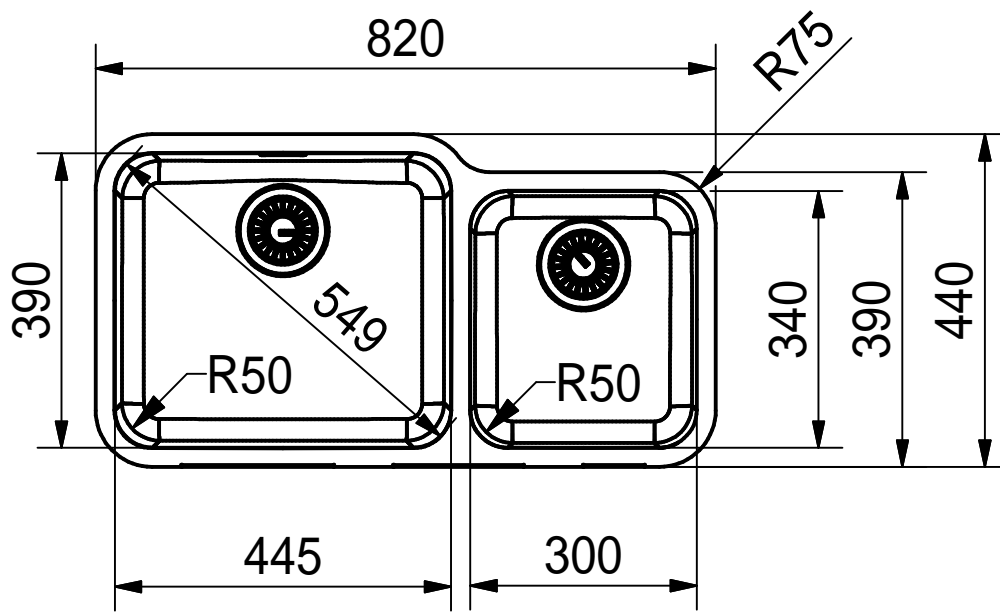

DT

Drawing No.	0056-185028	Revision	C
Drawn Date	23.10.2009		
These drawings and specifications are the property of NIRO-Plan AG and shall not be reproduced, copied or transferred to any third party without the prior written permission of NIRO-Plan AG, Aarburg, Switzerland			

Franke Küchentechnik AG
CH-4663 Aarburg
Phone: +41 62 787 31 31
Internet: www.franke.com

LAX_120_45_30_3 1/2"
installing document

Sheet	Sheets
5	6