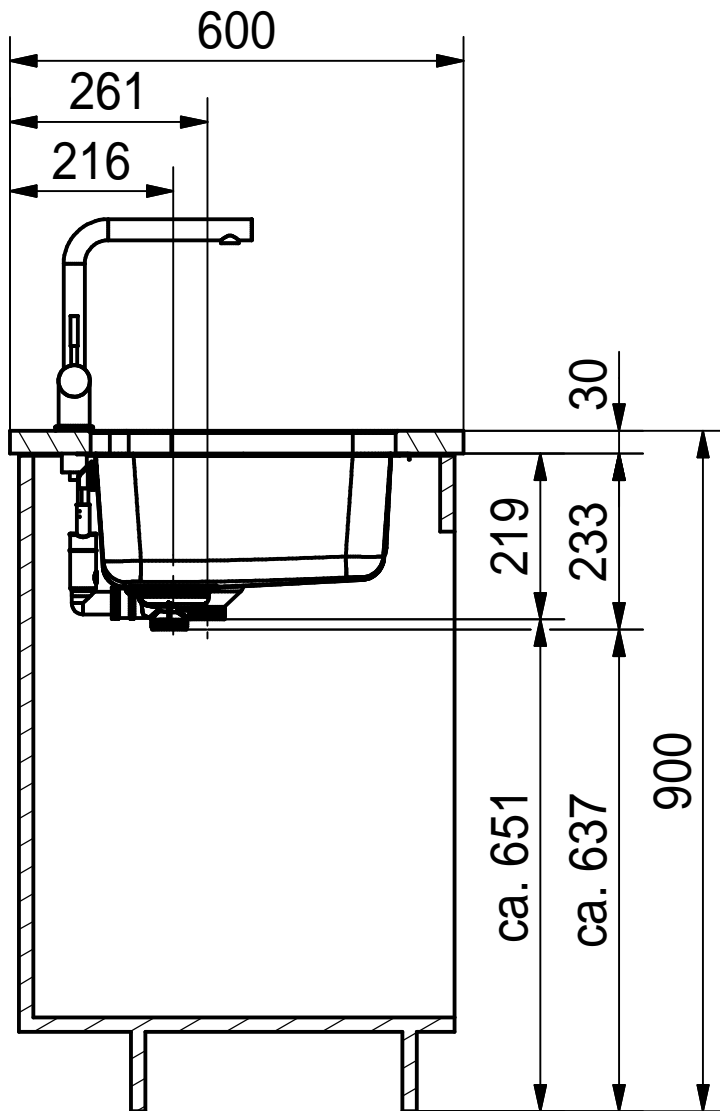

DS

Drawing No.	0056-185028	Revision	C
Drawn Date	23.10.2009		
These drawings and specifications are the property of NIRO-Plan AG and shall not be reproduced, copied or transferred to any third party without the prior written permission of NIRO-Plan AG, Aarburg, Switzerland			

Franke Küchentechnik AG
CH-4663 Aarburg
Phone: +41 62 787 31 31
Internet: www.franke.com

LAX_120_45_30_3 1/2"
installing document

Sheet	Sheets
2	6