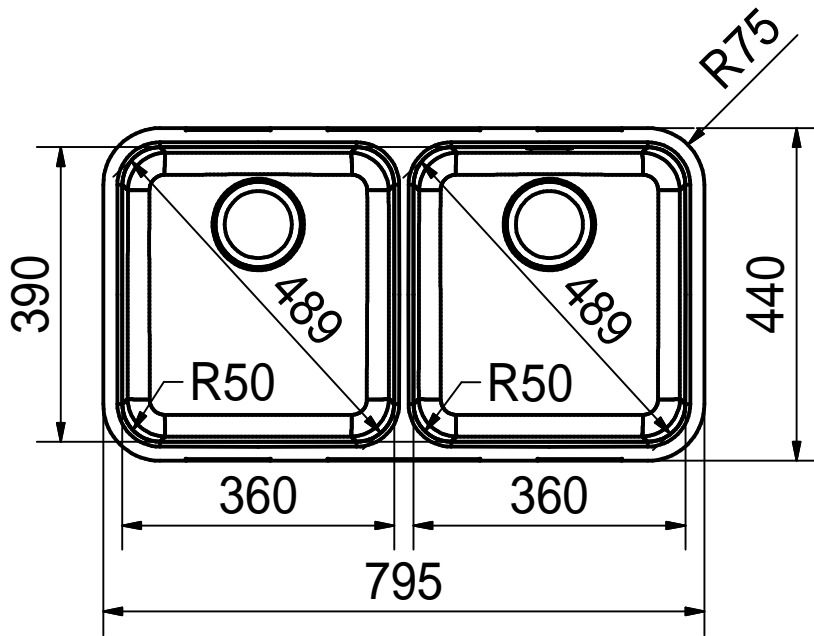

DT

Drawing No.	0056-185026	Revision	F
Drawn Date	17.07.2009		
These drawings and specifications are the property of NIRO-Plan AG and shall not be reproduced, copied or transferred to any third party without the prior written permission of NIRO-Plan AG, Aarburg, Switzerland			

Franke Küchentechnik AG
CH-4663 Aarburg
Phone: +41 62 787 31 31
Internet: www.franke.com

LAX12036_36 3 1/2"
installing document

Sheet	Sheets
5	6