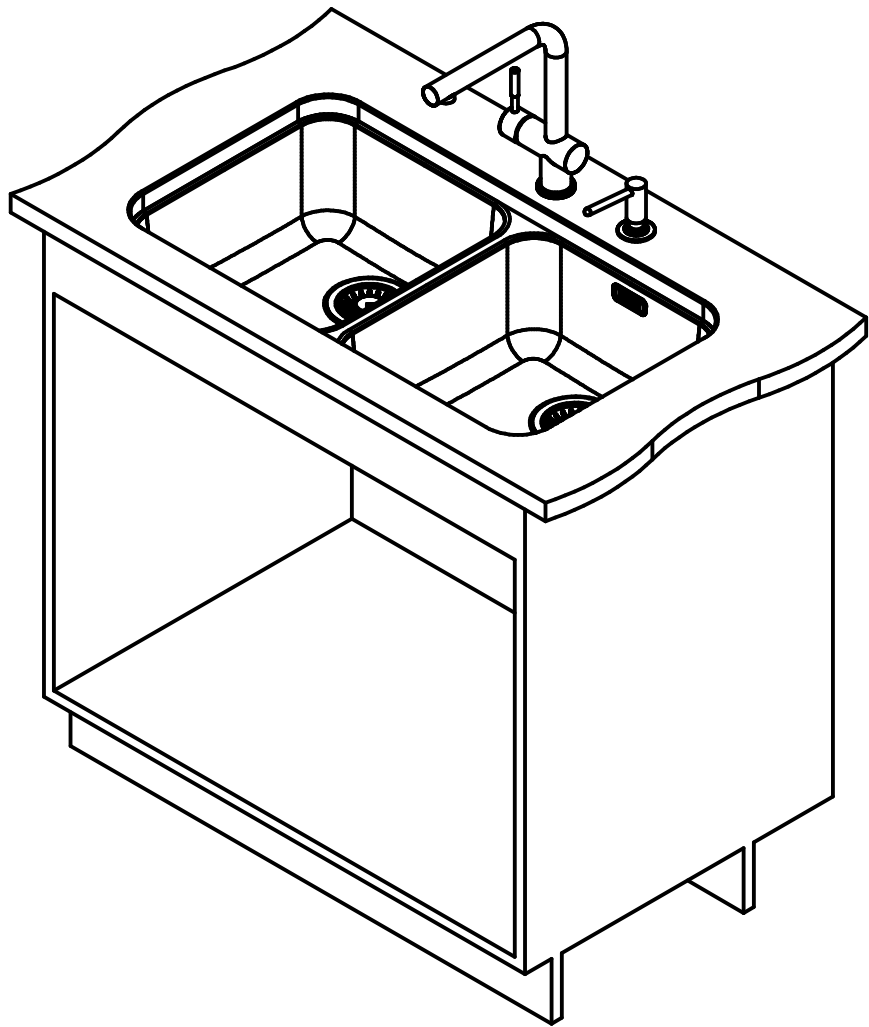

ISO

Drawing No.	0056-185026	Revision	F
Drawn Date	17.07.2009		
These drawings and specifications are the property of NIRO-Plan AG and shall not be reproduced, copied or transferred to any third party without the prior written permission of NIRO-Plan AG, Aarburg, Switzerland			

Franke Küchentechnik AG
CH-4663 Aarburg
Phone: +41 62 787 31 31
Internet: www.franke.com

LAX12036_36 3 1/2"
installing document

Sheet	Sheets
6	6