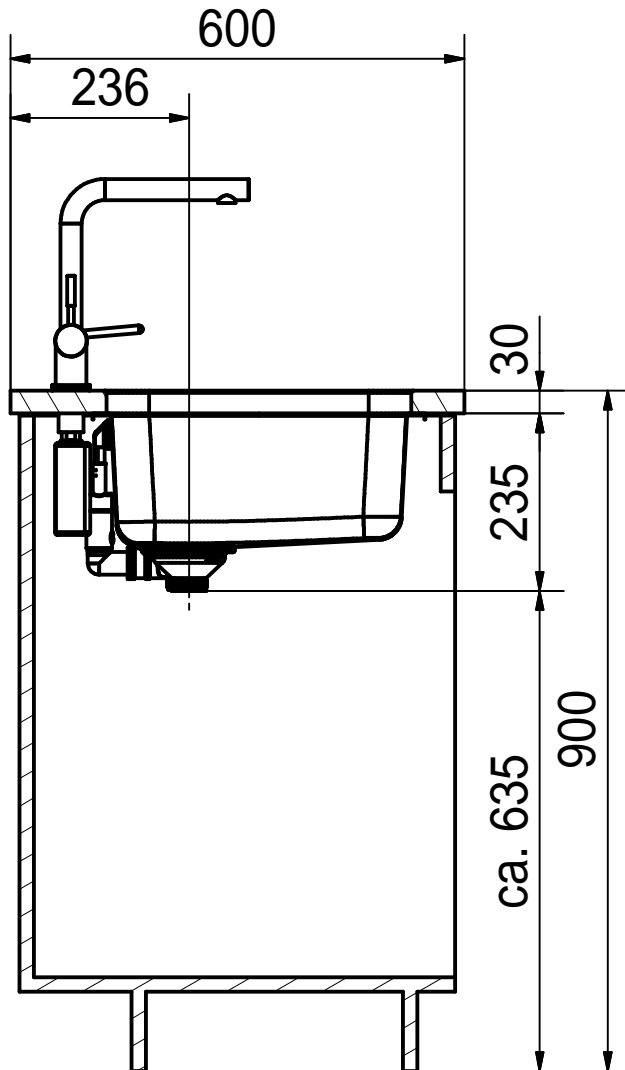

DS

Drawing No.	0056-185026	Revision	F
Drawn Date	17.07.2009		
These drawings and specifications are the property of NIRO-Plan AG and shall not be reproduced, copied or transferred to any third party without the prior written permission of NIRO-Plan AG, Aarburg, Switzerland			

Franke Küchentechnik AG
CH-4663 Aarburg
Phone: +41 62 787 31 31
Internet: www.franke.com

LAX12036_36 3 1/2"

installing document

Sheet	Sheets
2	6