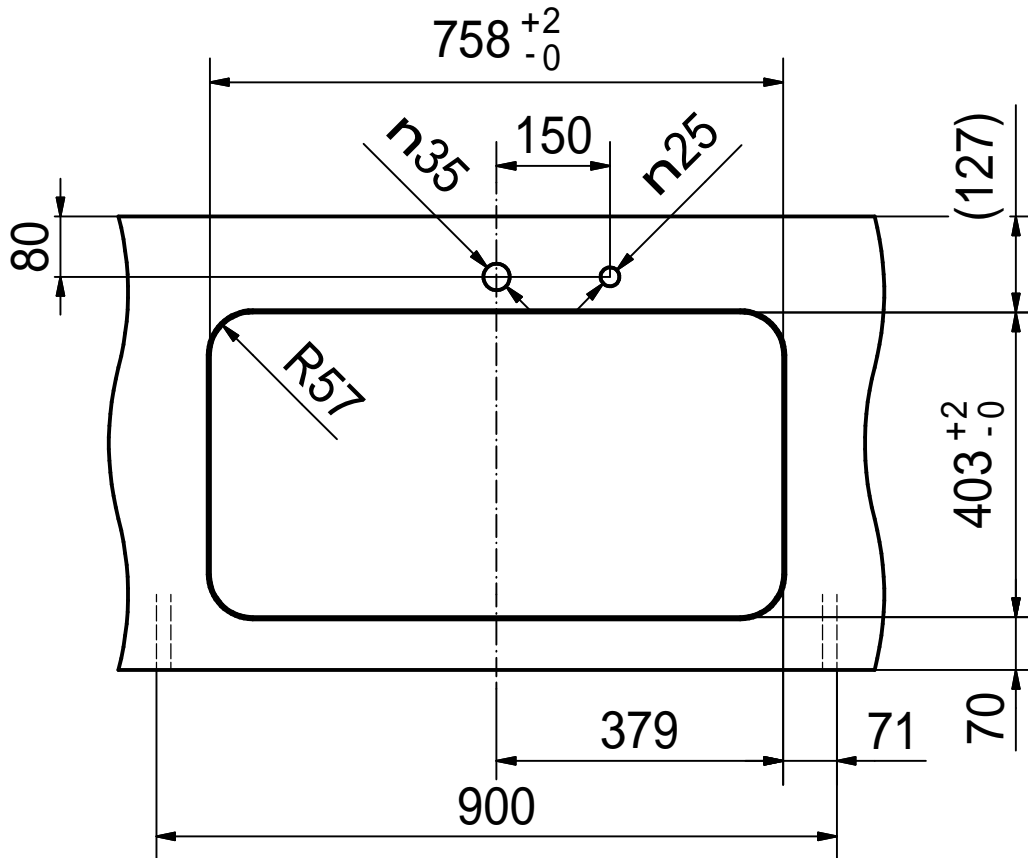

CO

Drawing No.	0056-185026	Revision	F
Drawn Date	17.07.2009		
These drawings and specifications are the property of NIRO-Plan AG and shall not be reproduced, copied or transferred to any third party without the prior written permission of NIRO-Plan AG, Aarburg, Switzerland			

Franke Küchentechnik AG
CH-4663 Aarburg
Phone: +41 62 787 31 31
Internet: www.franke.com

LAX12036_36 3 1/2"
installing document

Sheet	Sheets
3	6