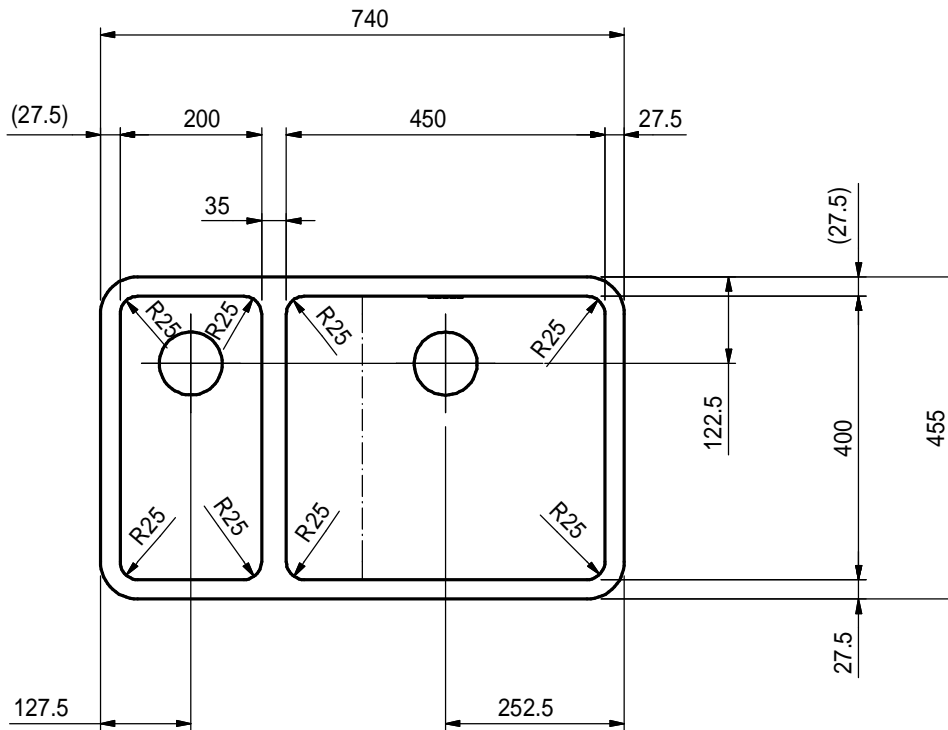

Department	Entwicklung	
Project	Projekt KBX	
Collection	KBX 160	
Drawn by	CP003	19.07.2005
These drawings and specifications are the property of NIRO-Plan AG and shall not be reproduced, copied or transferred to any third party without the prior written permission of NIRO-Plan AG, Aarburg, Switzerland		

FRANKE
Franke Küchentechnik AG
CH-4663 Aarburg
Telefon: +41 62 787 31 31
Telefax: +41 62 787 30 18
E-Mail: ktech@franke.com
Internet: www.kt.franke.ch

Verkaufsunterlage

Spüle KBX 160 / 45-20

Format	Drawing No.	Rev.	Sheet
A4	0056-125372	.	2