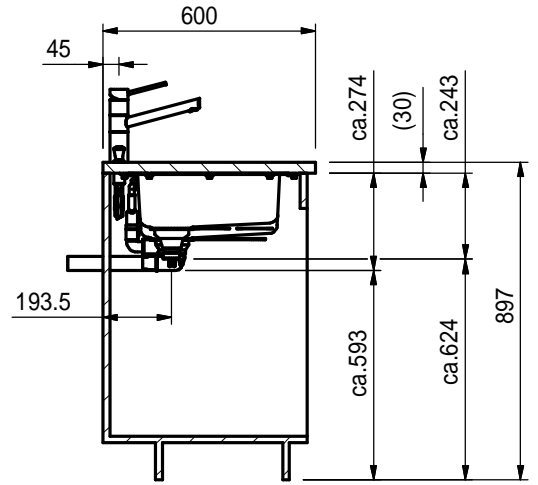

AN

SS

AU

PL

DS

3D

Department	Entwicklung	
Project	Projekt KBX	
Collection	KBX 160	
Drawn by	CP003	19.07.2005
These drawings and specifications are the property of NIRO-Plan AG and shall not be reproduced, copied or transferred to any third party without the prior written permission of NIRO-Plan AG, Aarburg, Switzerland		

Franke Küchentechnik AG
CH-4663 Aarburg
Telefon: +41 62 787 31 31
Telefax: +41 62 787 30 18
E-Mail: info@eisinger-swiss.com
Internet: www.eisinger-swiss.com

Verkaufsunterlage
Spüle KBX 160 / 45-20

Format	Drawing No.	Rev.	Sheet
A4	0056-125372	.	1