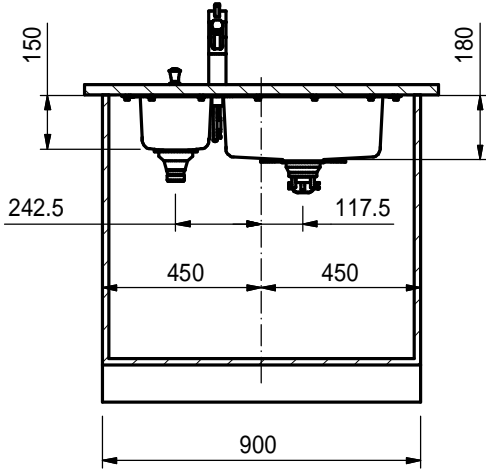

AN

SS

AU

PL

DS

3D

Department	Entwicklung	
Project	Projekt KBX	
Collection	KBX 160	
Drawn by	CP003	19.07.2005
These drawings and specifications are the property of NIRO-Plan AG and shall not be reproduced, copied or transferred to any third party without the prior written permission of NIRO-Plan AG, Aarburg, Switzerland		

Franke Küchentechnik AG
CH-4663 Aarburg
Telefon: +41 62 787 31 31
Telefax: +41 62 787 30 18
E-Mail: info@eisinger-swiss.com
Internet: www.eisinger-swiss.com

Verkaufsunterlage
Spüle KBX 160 / 45-20

Format	Drawing No.	Rev.	Sheet
A4	0056-125372	.	1