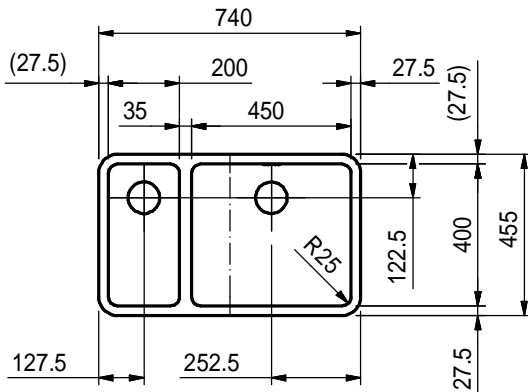

AN

SS

AU

PL

DS

3D

Department	Entwicklung	
Project	Projekt KBX	
Collection	KBX 160	
Drawn by	CP003	19.07.2005
These drawings and specifications are the property of NIRO-Plan AG and shall not be reproduced, copied or transferred to any third party without the prior written permission of NIRO-Plan AG, Aarburg, Switzerland		

Franke Küchentechnik AG
CH-4663 Aarburg
Telefon: +41 62 787 31 31
Telefax: +41 62 787 30 18
E-Mail: info@eisinger-swiss.com
Internet: www.eisinger-swiss.com

Verkaufsunterlage
Spüle KBX 160 / 45-20

Format	Drawing No.	Rev.	Sheet
A4	0056-125372	.	1