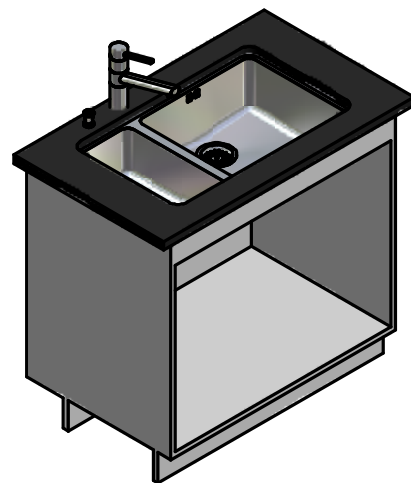

AN

SS

AU

PL

DS

3D

Department	Entwicklung	
Project	Projekt KBX	
Collection	KBX 160	
Drawn by	CP003	19.07.2005
<small>These drawings and specifications are the property of NIRO-Plan AG and shall not be reproduced, copied or transferred to any third party without the prior written permission of NIRO-Plan AG, Aarburg, Switzerland</small>		