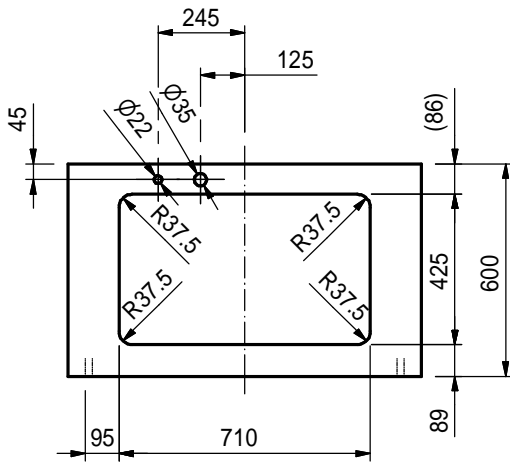

AN

SS

AU

PL

DS

3D

Department	Entwicklung	
Project	Projekt KBX	
Collection	KBX 160	
Drawn by	CP003	19.07.2005
These drawings and specifications are the property of NIRO-Plan AG and shall not be reproduced, copied or transferred to any third party without the prior written permission of NIRO-Plan AG, Aarburg, Switzerland		

Franke Küchentechnik AG
CH-4663 Aarburg
Telefon: +41 62 787 31 31
Telefax: +41 62 787 30 18
E-Mail: info@eisinger-swiss.com
Internet: www.eisinger-swiss.com

Verkaufsunterlage
Spüle KBX 160 / 45-20

Format	Drawing No.	Rev.	Sheet
A4	0056-125372	.	1