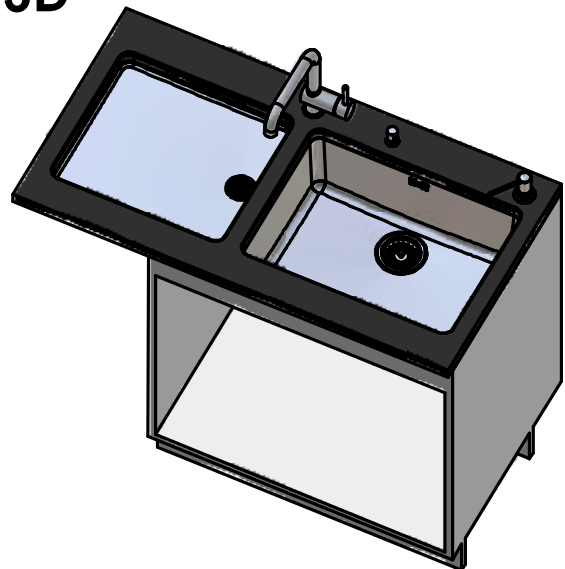

AN

SS

AU

PL

DS

3D

Department	Entwicklung	
Project	Projekt KBX	
Collection	KBX 110	
Drawn by	MN000	13.12.2004

FRANKE

Franke Küchentechnik AG
CH-4663 Aarburg
Telefon: +41 62 787 31 31
Telefax: +41 62 787 30 18
E-Mail: ktech@franke.com
Internet: www.kl.franke.ch

Verkaufsunterlagen

KBX 110 55 KBX 104 45

Format	Drawing No.	Rev.	Sheet
A4	0056-113507	A	1