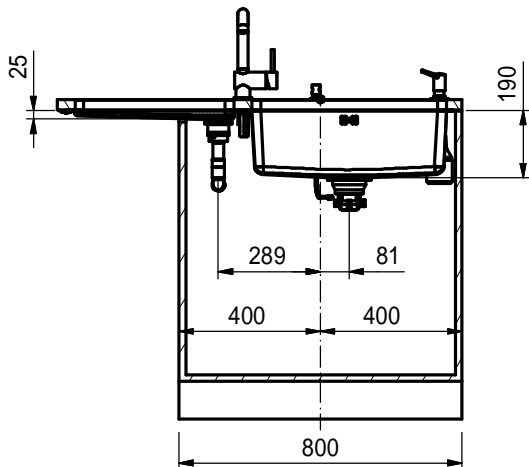

AN

SS

AU

PL

DS

3D

Department	Entwicklung	
Project	Projekt KBX	
Collection	KBX 110	
Drawn by	MN000	13.12.2004

FRANKE

Franke Küchentechnik AG
CH-4663 Aarburg
Telefon: +41 62 787 31 31
Telefax: +41 62 787 30 18
E-Mail: ktech@franke.com
Internet: www.kl.franke.ch

Verkaufsunterlagen

KBX 110 55 KBX 104 45

Format	Drawing No.	Rev.	Sheet
A4	0056-113507	A	1