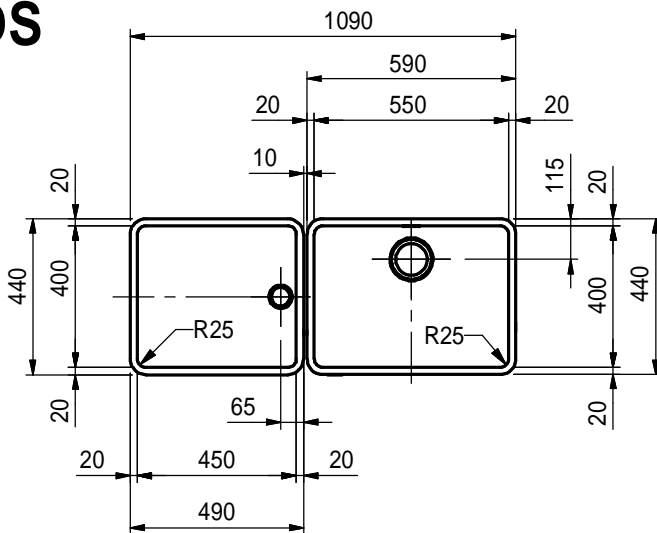

AN

SS

AU

PL

DS

3D

Department	Entwicklung	
Project	Projekt KBX	
Collection	KBX 110	
Drawn by	MN000	13.12.2004

FRANKE

Franke Küchentechnik AG
CH-4663 Aarburg
Telefon: +41 62 787 31 31
Telefax: +41 62 787 30 18
E-Mail: ktech@franke.com
Internet: www.kl.franke.ch

Verkaufsunterlagen

KBX 110 55 KBX 104 45

Format	Drawing No.	Rev.	Sheet
A4	0056-113507	A	1