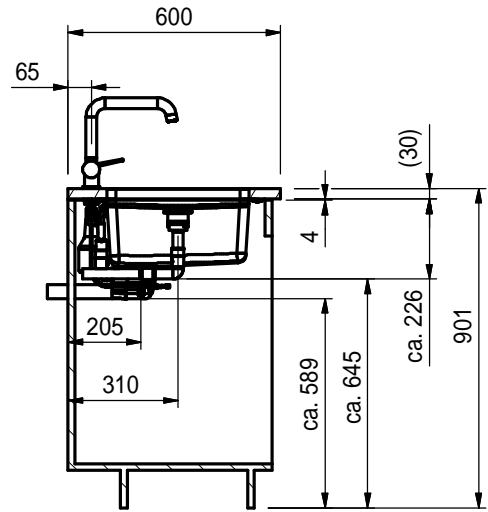

AN

SS

AU

PL

DS

3D

Department	Entwicklung	
Project	Projekt KBX	
Collection	KBX 110	
Drawn by	MN000	13.12.2004

FRANKE

Franke Küchentechnik AG
CH-4663 Aarburg
Telefon: +41 62 787 31 31
Telefax: +41 62 787 30 18
E-Mail: ktech@franke.com
Internet: www.kl.franke.ch

Verkaufsunterlagen

KBX 110 55 KBX 104 45

Format	Drawing No.	Rev.	Sheet
A4	0056-113507	A	1