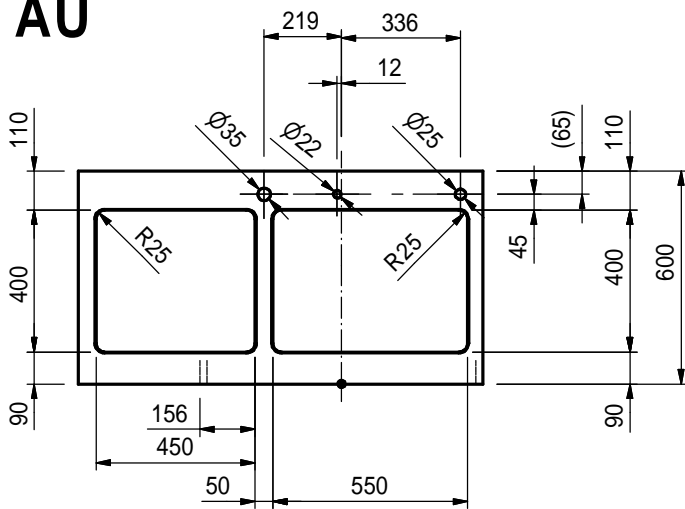

AN

SS

AU

PL

DS

3D

Department	Entwicklung	
Project	Projekt KBX	
Collection	KBX 110	
Drawn by	MN000	13.12.2004

FRANKE

Franke Küchentechnik AG
CH-4663 Aarburg
Telefon: +41 62 787 31 31
Telefax: +41 62 787 30 18
E-Mail: ktech@franke.com
Internet: www.kl.franke.ch

Verkaufsunterlagen

KBX 110 55 KBX 104 45

Format	Drawing No.	Rev.	Sheet
A4	0056-113507	A	1