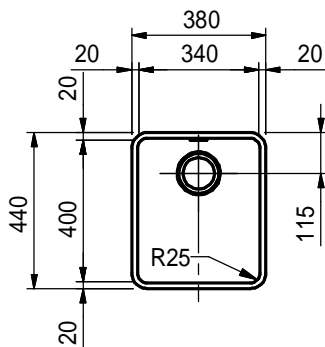

AN**SS****AU****PL****DS****3D**

Department	Entwicklung	
Project	Projekt KBX	
Collection	KBX 110	
Drawn by	MN000	14.12.2004
These drawings and specifications are the property of NIRO-Plan AG and shall not be reproduced, copied or transferred to any third party without the prior written permission of NIRO-Plan AG, Aarburg, Switzerland		