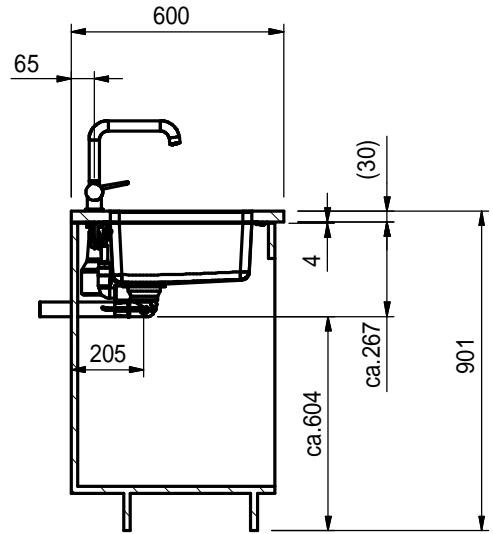

AN**SS****AU****PL****DS****3D**

Department	Entwicklung	
Project	Projekt KBX	
Collection	KBX 110	
Drawn by	MN000	14.12.2004
These drawings and specifications are the property of NIRO-Plan AG and shall not be reproduced, copied or transferred to any third party without the prior written permission of NIRO-Plan AG, Aarburg, Switzerland		