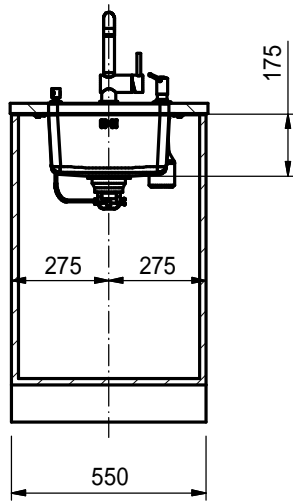

AN**SS****AU****PL****DS****3D**

Department	Entwicklung	
Project	Projekt KBX	
Collection	KBX 110	
Drawn by	MN000	14.12.2004
These drawings and specifications are the property of NIRO-Plan AG and shall not be reproduced, copied or transferred to any third party without the prior written permission of NIRO-Plan AG, Aarburg, Switzerland		