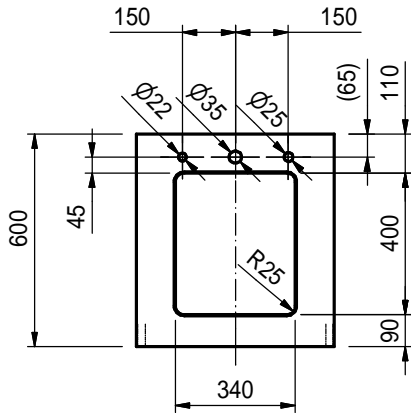

AN**SS****AU****PL****DS****3D**

Department	Entwicklung	
Project	Projekt KBX	
Collection	KBX 110	
Drawn by	MN000	14.12.2004
These drawings and specifications are the property of NIRO-Plan AG and shall not be reproduced, copied or transferred to any third party without the prior written permission of NIRO-Plan AG, Aarburg, Switzerland		