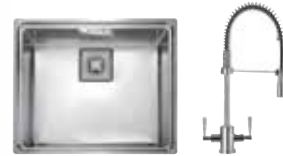

reddot design award

Included with sink

Strainer Bowl 112.0172.452 Food Preparation Platter 112.0173.062 Rollamat CEX 112.0173.411

Extra cost £92

Mobile Drainer 112.0173.587

STAINLESS STEEL

Silk

Upgrade to your ideal tap, full range from page 60