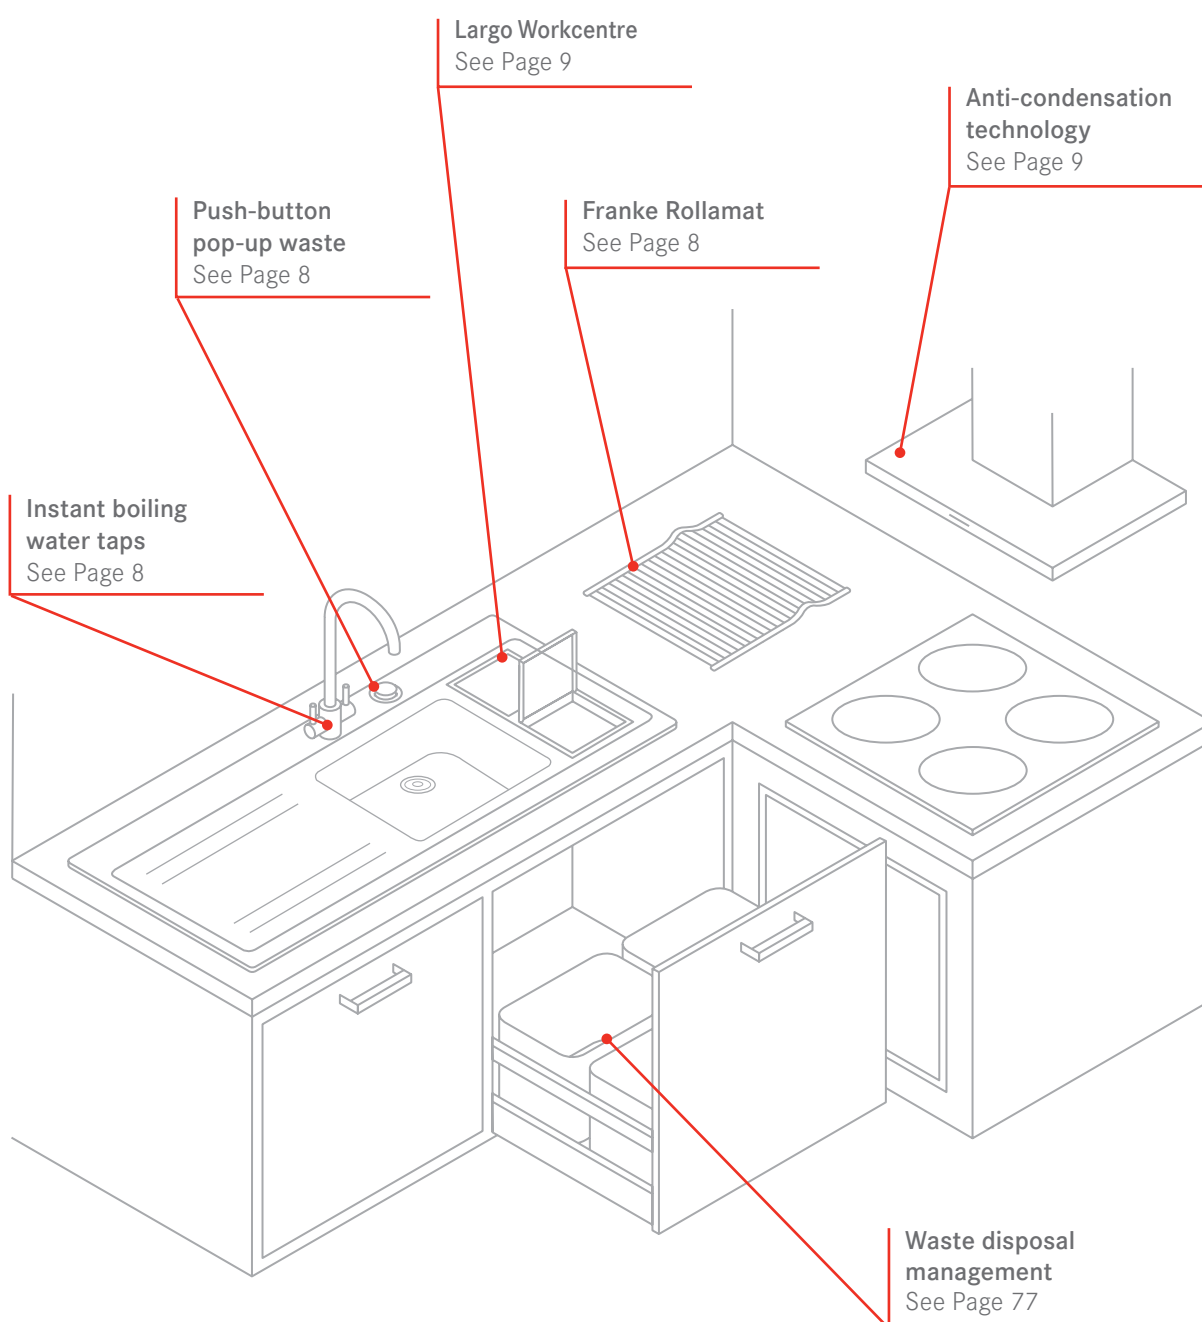

INNOVATION IS IN OUR DNA

We continue to be passionate innovators and our aim is to constantly improve the look and usability of our designs. Staying at the forefront of the industry is vitally important to us, so we have continually enhanced manufacturing techniques and made pioneering use of new materials to explore exciting new design possibilities. This means our range is always evolving to include the very highest levels of form and function.