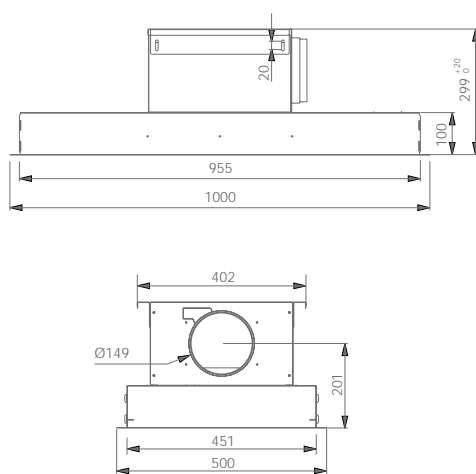

Galaxy

	NOISE LEVEL	CAPACITY
	DIN EN 60704-3 DB(A)	DIN IEC 61591 M³/H
Min:	52	310
Max:	68	680
Intensive:	70	770
MODEL:	FGA 1000 FX EU16	
Illumination:	Halogen 4 x 30W	
Filter type:	A	
Grease filter:	Stainless Steel