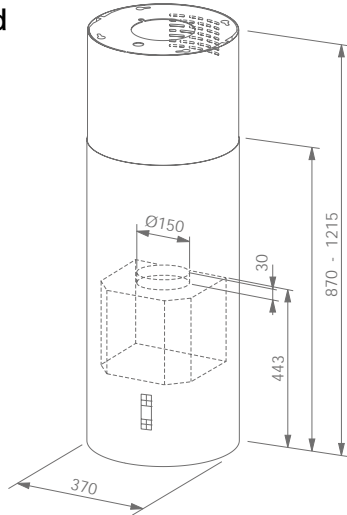

Tube Island

	NOISE LEVEL		CAPACITY	
	DIN EN 60704-3 DB(A)		DIN IEC 61591 M³/H	
Min:	52		280	
Max:	65		575	
Intensive:	68		660	
MODEL:	FTU 3807 I XS 77H			
Illumination:	Halogen 2 x 20W			
Filter type:	B			
Grease filter:	Aluminium Cassette