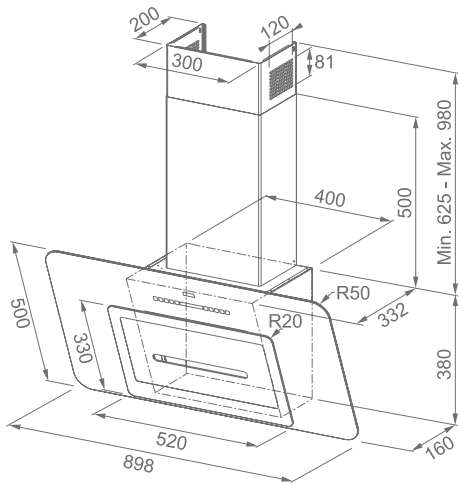

HOOD DIMENSIONS

Sinos

	NOISE LEVEL		CAPACITY	
	DIN EN 60704-3 DB(A)		DIN IEC 61591 M³/H	
Min:	42		200	
Max:	67		620	
Intensive:	70		860	
MODEL:	FSN 908 BK A-CH	FSN 908 WH A-CH		
Illumination:	LED 2 x 5W	LED 2 x 5W		
Filter type:	A	A		
Grease filter:	Aluminium Cassette	Aluminium Cassette