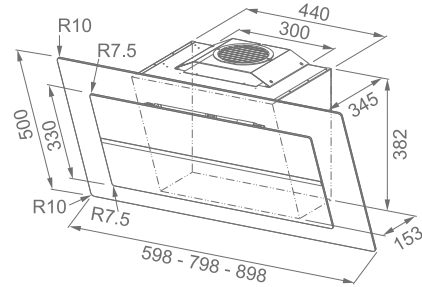

Maris Plus

	NOISE LEVEL	CAPACITY
	DIN EN 60704-3 DB(A)	DIN IEC 61591 M³/H
Min:	49	280
Max:	67	650
Intensive:	73	870
MODEL: FMPL 606 BK B / FMPL 806 BK B / FMPL 906 BK B		
Illumination: LED 2 x 1W		
Filter type: A		
Grease filter: Stainless Steel