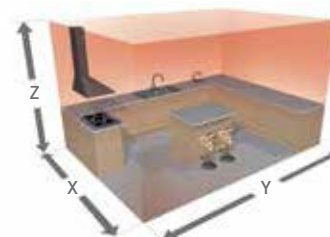

Typical kitchen volume example:
X = 4m Y = 4m Z = 2.5m

HOODS FEATURES AND BENEFITS IN DETAIL

Each hood in the Franke range has a unique set of features designed to make your life easier and make the cooking experience more enjoyable. Here you can discover which hood is just right for you.