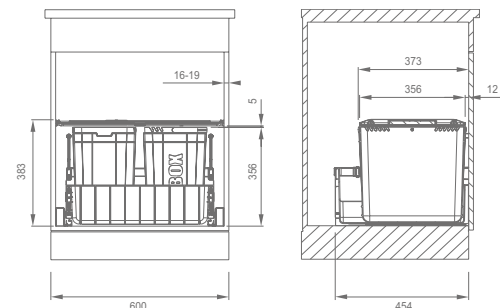

Sorter 300-60 Duo

Minimum cabinet size: 600mm	2 x 22L	121.0150.143	£263
-----------------------------	---------	--------------	-------------

Sorter 300-60 Trio

Minimum cabinet size: 600mm	1 x 22L and 2 x 10L	121.0150.146	£273
-----------------------------	---------------------	--------------	-------------