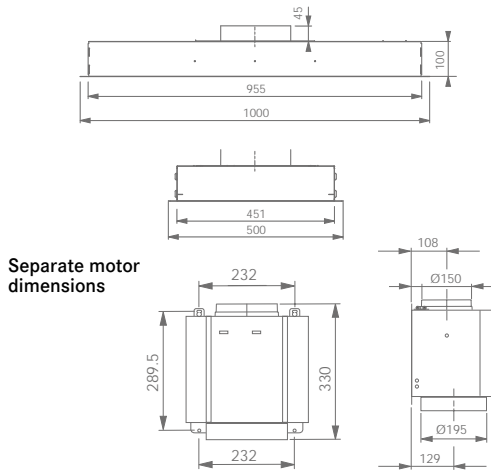

Galaxy WM

	NOISE LEVEL	CAPACITY
	DIN EN 60704-3 DB(A)	DIN IEC 61591 M³/H
Min:	N/A	N/A
Max:	N/A	N/A
Intensive:	N/A	N/A
MODEL:	FGA 1000 FX WM EU16	
Illumination:	Halogen 4 x 30W	
Filter type:	A	
Grease filter:	Stainless Steel