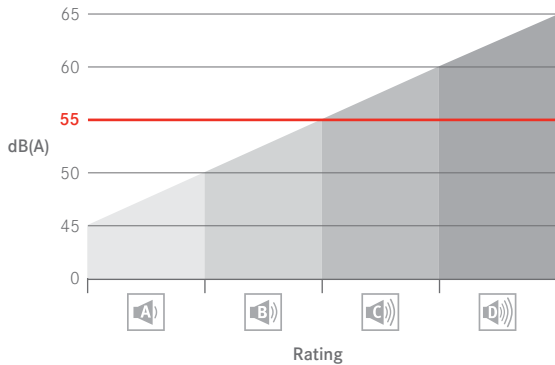

HOODS FEATURES AND BENEFITS IN DETAIL

Each hood in the Franke range has a unique set of features designed to make your life easier and make the cooking experience more enjoyable. Here you can discover which hood is just right for you.

Sound Insulation

To assist in your choice of Franke hood we have used symbols as a guide to the relative noise level you may expect in a typical sized kitchen, where an optimum noise level of 55 decibels is ideal.

Effective sound insulation is important in ensuring a calm, welcoming kitchen environment. Whether it's sound dampening comfort panels in perimetric units or the silent kit cushions inside the central unit of other extractors, you can be sure of unrivalled noise reduction performance in all Franke hoods.

Washable Filters

All of the filters in Franke hoods are washable which extends their life-span and preserves their efficiency. The filters can be conveniently removed and require no special cleaning products to get them back to pristine condition. Just put them in the dishwasher.

Filtering Function

Where a Franke hood is installed in an environment where no external flue is available, fumes can be managed by recycling the air going into the unit. These models utilise the latest charcoal filters to trap undesired odours.

Control Types

Franke hoods offer a variety of technologically advanced control systems that combine ease of use with striking aesthetics. The various units possess either functional push button, electronic, or the sleek look of a touch control system. Even a remote control is an option on some models.