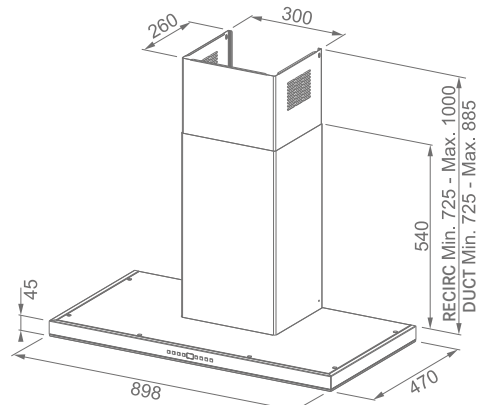

Maris T-Shape (Wall)

	NOISE LEVEL	CAPACITY
	DIN EN 60704-3 DB(A)	DIN IEC 61591 M³/H
Min:	45	210
Max:	67	550
Intensive:	72	700
MODEL: FGB 906 W AC		
Illumination: LED Bars 2 x 3W		
Filter type: B		
Grease filter: Stainless Steel