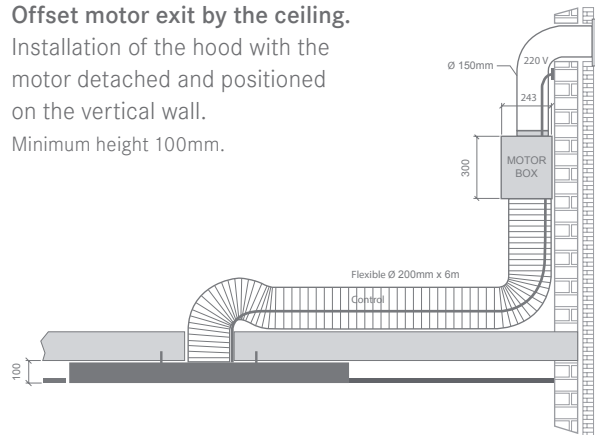

Example 4

Offset motor exit by the ceiling.

Installation of the hood with the motor detached and positioned on the vertical wall.
Minimum height 100mm.