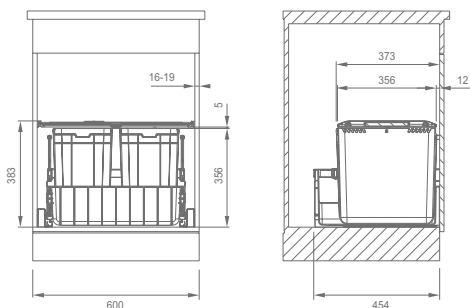

Sorter 300-60 Duo

Minimum cabinet size: 600mm	2 x 22L	121.0150.143	£263
-----------------------------	---------	--------------	-------------

Sorter 300-60 Trio

Minimum cabinet size: 600mm	1 x 22L and 2 x 10L	121.0150.146	£273
-----------------------------	---------------------	--------------	-------------