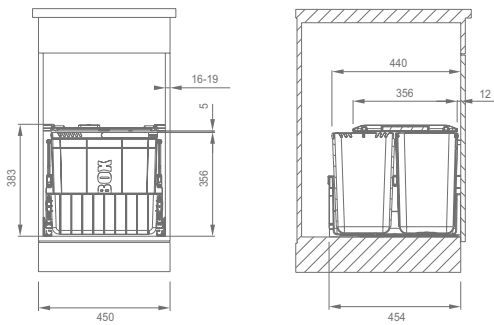

Sorter 300-45 Duo

Minimum cabinet size: 450mm	2 x 22L	121.0150.144	£252
-----------------------------	---------	--------------	-------------

Sorter 300-45 Trio

Minimum cabinet size: 450mm	1 x 22L and 2 x 10L	121.0150.145	£263
-----------------------------	---------------------	--------------	-------------