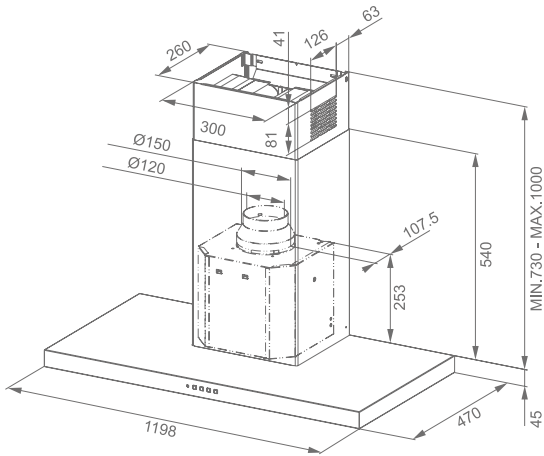

HOOD DIMENSIONS

Decorative Format

	NOISE LEVEL	CAPACITY
	DIN EN 60704-3 DB(A)	DIN IEC 61591 M³/H
Min:	43	210
Max:	68	620
Intensive:	74	820
MODEL:	FDL 12274 XS-CH	
Illumination:	Halogen 3 x 28W	
Filter type:	B	
Grease filter:	Stainless Steel