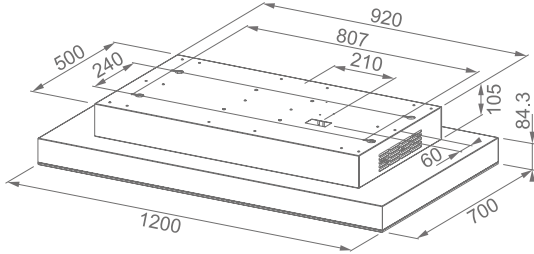

HOOD DIMENSIONS

Maris Built Under

	NOISE LEVEL	CAPACITY
	DIN EN 60704-3 DB(A)	DIN IEC 61591 M³/H
Min:	48	110
Max:	62	313
Intensive:	69	430
MODEL: FCBU 1204 C WH		
Illumination: LED Bars 2 x 9W		
Filter type: F		
Grease filter: Stainless Steel