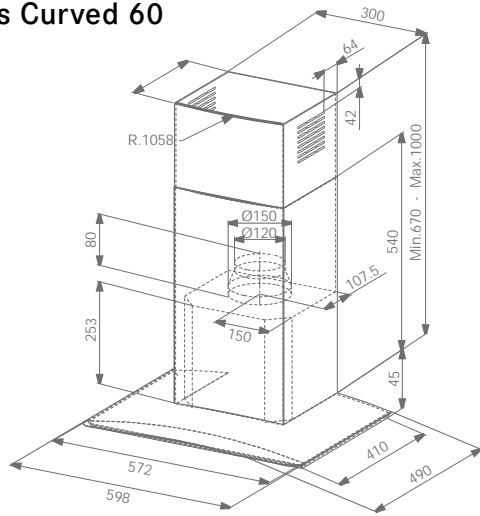

HOOD DIMENSIONS

Glass Curved 60

	NOISE LEVEL	CAPACITY
	DIN EN 60704-3 DB(A)	DIN IEC 61591 M³/H
Min:	50	210
Max:	66	410
Intensive:	N/A	N/A
MODEL:	FGC 615 XS	
Illumination:	Halogen 2 x 20W	
Filter type:	B	
Grease filter:	Stainless Steel