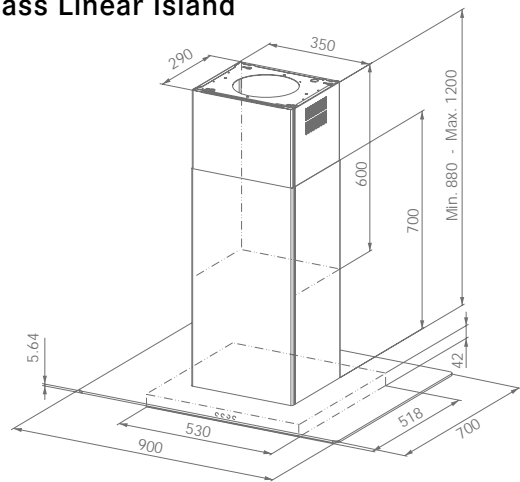

Glass Linear Island

	NOISE LEVEL	CAPACITY
	DIN EN 60704-3 DB(A)	DIN IEC 61591 M³/H
Min:	45	255
Max:	63	540
Intensive:	68	650
MODEL:	FGL 915 I XS	
Illumination:	Halogen 4 x 20W	
Filter type:	B	
Grease filter:	Stainless Steel