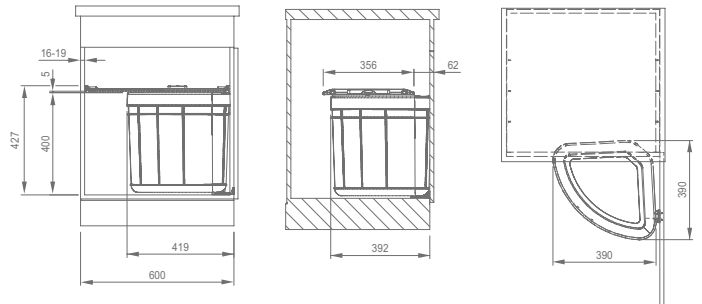

Sorter 300-45 Duo

Minimum cabinet size: 450mm	2 x 22L	121.0150.144	£252
-----------------------------	---------	--------------	-------------

Sorter 300-45 Trio

Minimum cabinet size: 450mm	1 x 22L and 2 x 10L	121.0150.145	£263
-----------------------------	---------------------	--------------	-------------