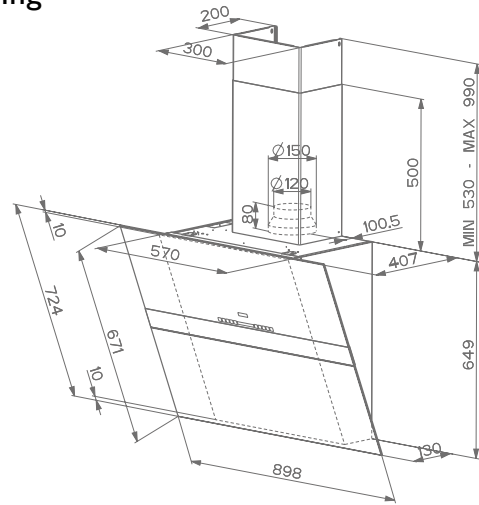

Swing

	NOISE LEVEL		CAPACITY	
	DIN EN 60704-3 DB(A)		DIN IEC 61591 M³/H	
Min:	41		220	
Max:	67		645	
Intensive:	73		880	
MODEL:	FSW 918 TC W BK XS-CH V2	FSW 918 TC W WH XS-CH V2		
Illumination:	Low LED Bar + Halogen 2 x 20W	Low LED Bar + Halogen 2 x 20W		
Filter type:	A	A		
Grease filter:	Aluminium Cassette	Aluminium Cassette