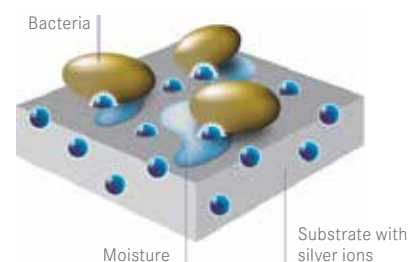

Active biocidal substance: silver ions. The silver ion locates the bacteria via the moisture and deactivates it.

SilkSheen Onyx   SilkSheen Graphite   SilkSheen Stone Grey   SilkSheen Oyster   SilkSheen Coffee   SilkSheen Polar White