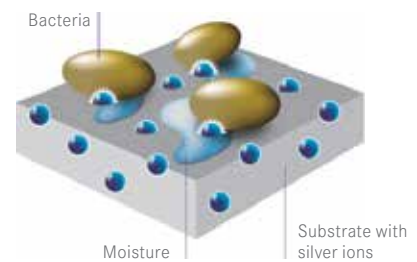

Active biocidal substance: silver ions.
The silver ion locates the bacteria via the moisture and deactivates it.