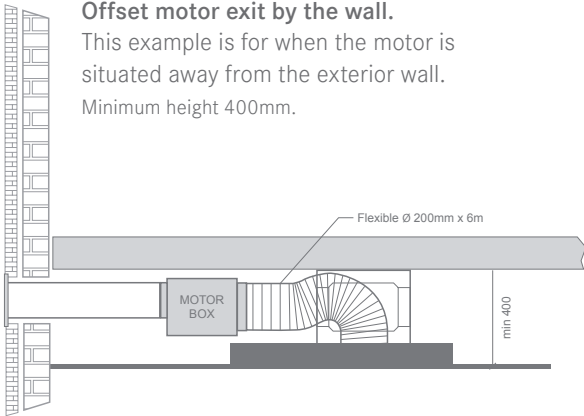

GALAXY CEILING HOODS INSTALLATION SUGGESTIONS FOR REMOTE MOTOR*

The motor can be fitted remotely in a number of different options, some of which are shown below.

Example 1

Offset motor exit by the wall.

This example is for when the motor is situated away from the exterior wall.
Minimum height 400mm.