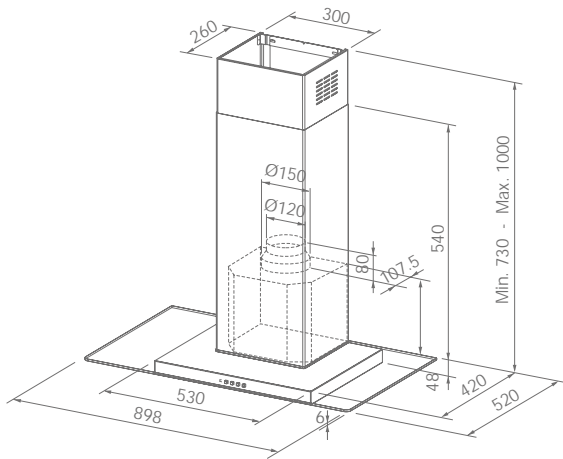

Glass Linear

	NOISE LEVEL	CAPACITY
	DIN EN 60704-3 DB(A)	DIN IEC 61591 M³/H
Min:	50	210
Max:	66	410
Intensive:	N/A	N/A
MODEL:	FGL 7015 XS	FGL 9015 XS
Illumination:	Halogen 2 x 28W	Halogen 2 x 28W
Filter type:	B	B
Grease filter:	Aluminium Cassette	Aluminium Cassette