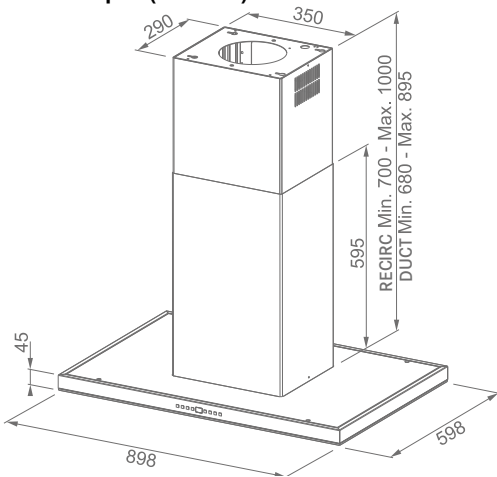

Maris T-Shape (Island)

	NOISE LEVEL	CAPACITY
	DIN EN 60704-3 DB(A)	DIN IEC 61591 M³/H
Min:	45	210
Max:	67	550
Intensive:	72	700
MODEL: FGB 906 IS AC		
Illumination: LED Bars 2 x 3W		
Filter type: B		
Grease filter: Stainless Steel