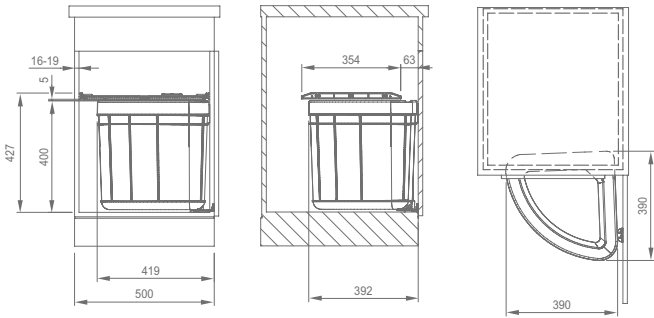

Sorter Solo 50

Minimum cabinet size: 500mm	1 x 35L	121.0307.568	£103