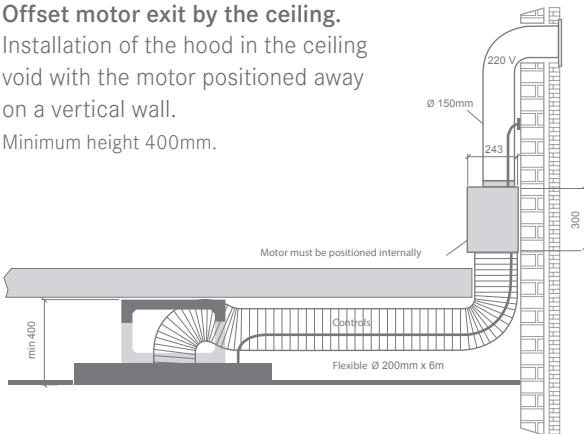

Example 5

Offset motor exit by the ceiling.

Installation of the hood in the ceiling void with the motor positioned away on a vertical wall.
Minimum height 400mm.