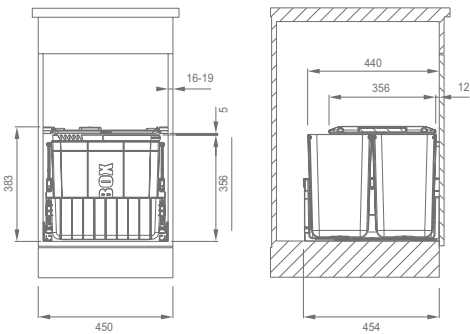

Sorter 300-45 Duo

Minimum cabinet size: 450mm	2 x 22L	121.0150.144	£252