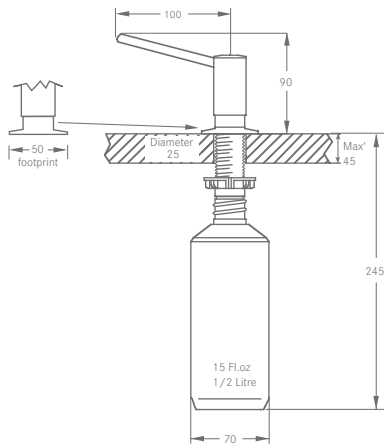

Soap Dispenser

Chrome	119.0049.852	£71
SilkSteel	119.0049.853	£78