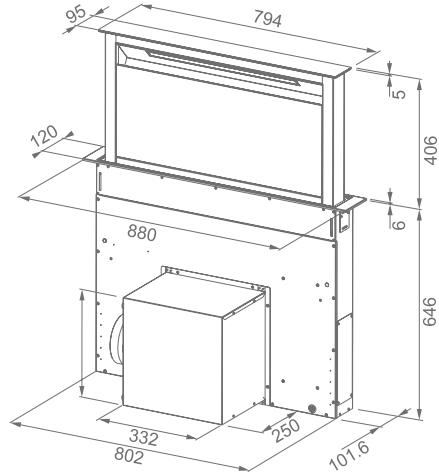

Downdraft

	NOISE LEVEL	CAPACITY
	DIN EN 60704-3 DB(A)	DIN IEC 61591 M³/H
Min:	38	160
Max:	57	420
Intensive:	69	670
MODEL:	FDW 908 IB XS	
Illumination:	LED bar 1 x 10W	
Filter type:	E	
Grease filter:	Aluminium Cassette