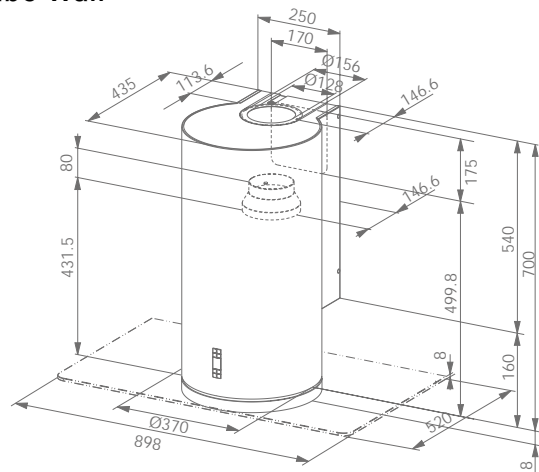

Tube Wall

	NOISE LEVEL		CAPACITY	
	DIN EN 60704-3 DB(A)		DIN IEC 61591 M³/H	
Min:	53		280	
Max:	67		510	
Intensive:	70		660	
MODEL:	FTU 3807-P XS 70H			
Illumination:	Halogen 2 x 20W			
Filter type:	B			
Grease filter:	Aluminium Cassette