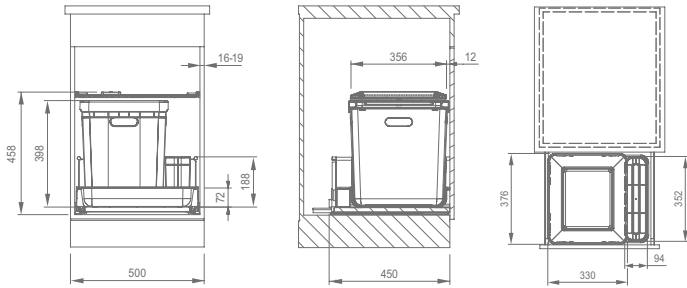

SORTER DIMENSIONS

Sorter 350-50

Minimum cabinet size: 500mm	1 x 35L	121.0307.544	£154