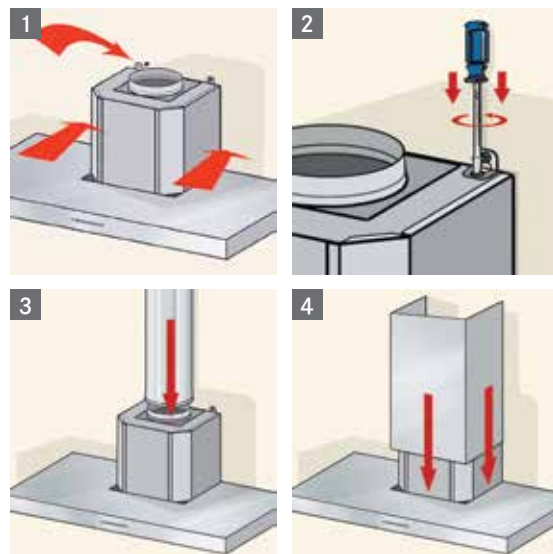

Revolutionary heated glass designed to prevent condensation water droplets from beneath the hood whilst cooking.

Greenline technology

Equipped with a brushless motor and LED lamps allowing up to 85% of energy saving versus a standard motor.

Perimetric Extraction

Perimeter method extraction offers superior levels of efficiency, with air flowing around the edges of the hood panels. Based on the principles of the Venturi effect, air accelerates as it passes through the constricted space, then decreases immediately as it enters the hood, providing terrific extraction without requiring added pressure.

Automatic Cut Off Timer

Large, modern kitchens combined with the reduced noise of Franke hoods make it easy to forget that the hood is running. To put your mind at rest, we equip our products with an automatic cut off timer. This feature is also extremely useful for those who wish to leave the extractor running for a short while after leaving the kitchen to remove any lingering smells.

Charcoal Filters

Required on all recycling hood units, charcoal filters are used to catch unwanted odours and are supplied in either circular or square format, depending on the model. Please check models for configuration.

FILTER	FUN No.	PRICE (INC.VAT)
Filter A	112.0016.755	£20
Filter B	112.0016.756	£20
Filter C	112.0056.032	£20
Filter D	112.0017.738	£20
Filter E	112.0262.703	£180
Filter F	112.0339.360	£83

Easy-Fit System

With the innovative easy-fit system, installing a hood becomes a simple task. The hood slides right into the centrally mounted core, giving superb accessibility for maintenance, plus the ability to clean quickly and easily without the need for technical assistance.

Comfort Light

Reduced hood light intensity at the touch of a button, giving a more subdued ambient light in the kitchen area. Thanks to its low level of energy consumption, the comfort light can be left on for long periods of time.

Filter Saturation Indicator

Ensuring that a Franke hood is always operating at its optimum performance level is simple with a function that indicates when the filters require maintenance. The metal filters on Franke hoods can be easily cleaned in a dishwasher, whilst the indicator also notifies when to replace charcoal filters when fitted.

Remote Control

Some Franke hoods offer the option of remote control operation, for the ultimate in technological luxury in the kitchen.

£45 (Inc. VAT) 112.0174.991
Requires 2 x AAA Batteries (not included).