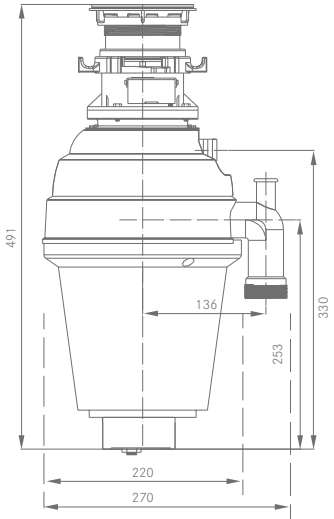

Waste Disposal Unit Turbo Plus TP-125B

Batch Feed	
134.0276.839	£348