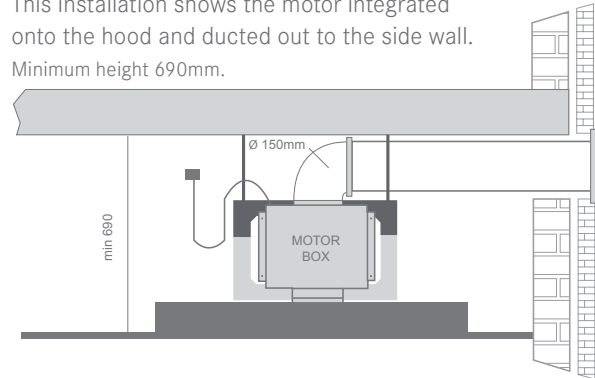

Example 2

Integrated motor exit by the wall.

This installation shows the motor integrated onto the hood and ducted out to the side wall.
Minimum height 690mm.