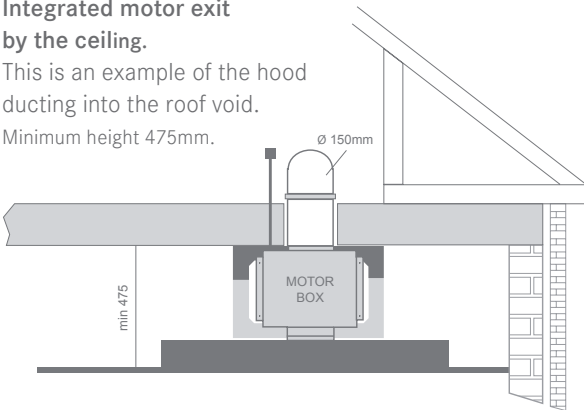

Example 3

Integrated motor exit by the ceiling.

This is an example of the hood ducting into the roof void.
Minimum height 475mm.