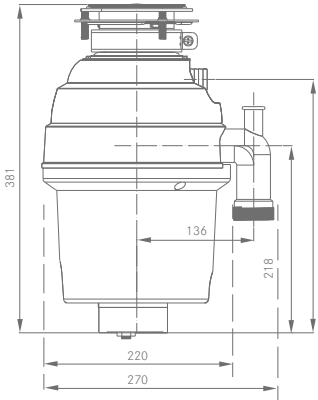

WASTE DISPOSAL UNIT DIMENSIONS

Waste Disposal Unit Turbo Plus TP-50

Continuous Feed	
134.0276.834	£248

Waste Disposal Unit Turbo Plus TP-75

Continuous Feed	
134.0276.837	£312

Waste Disposal Unit Turbo Plus TP-125