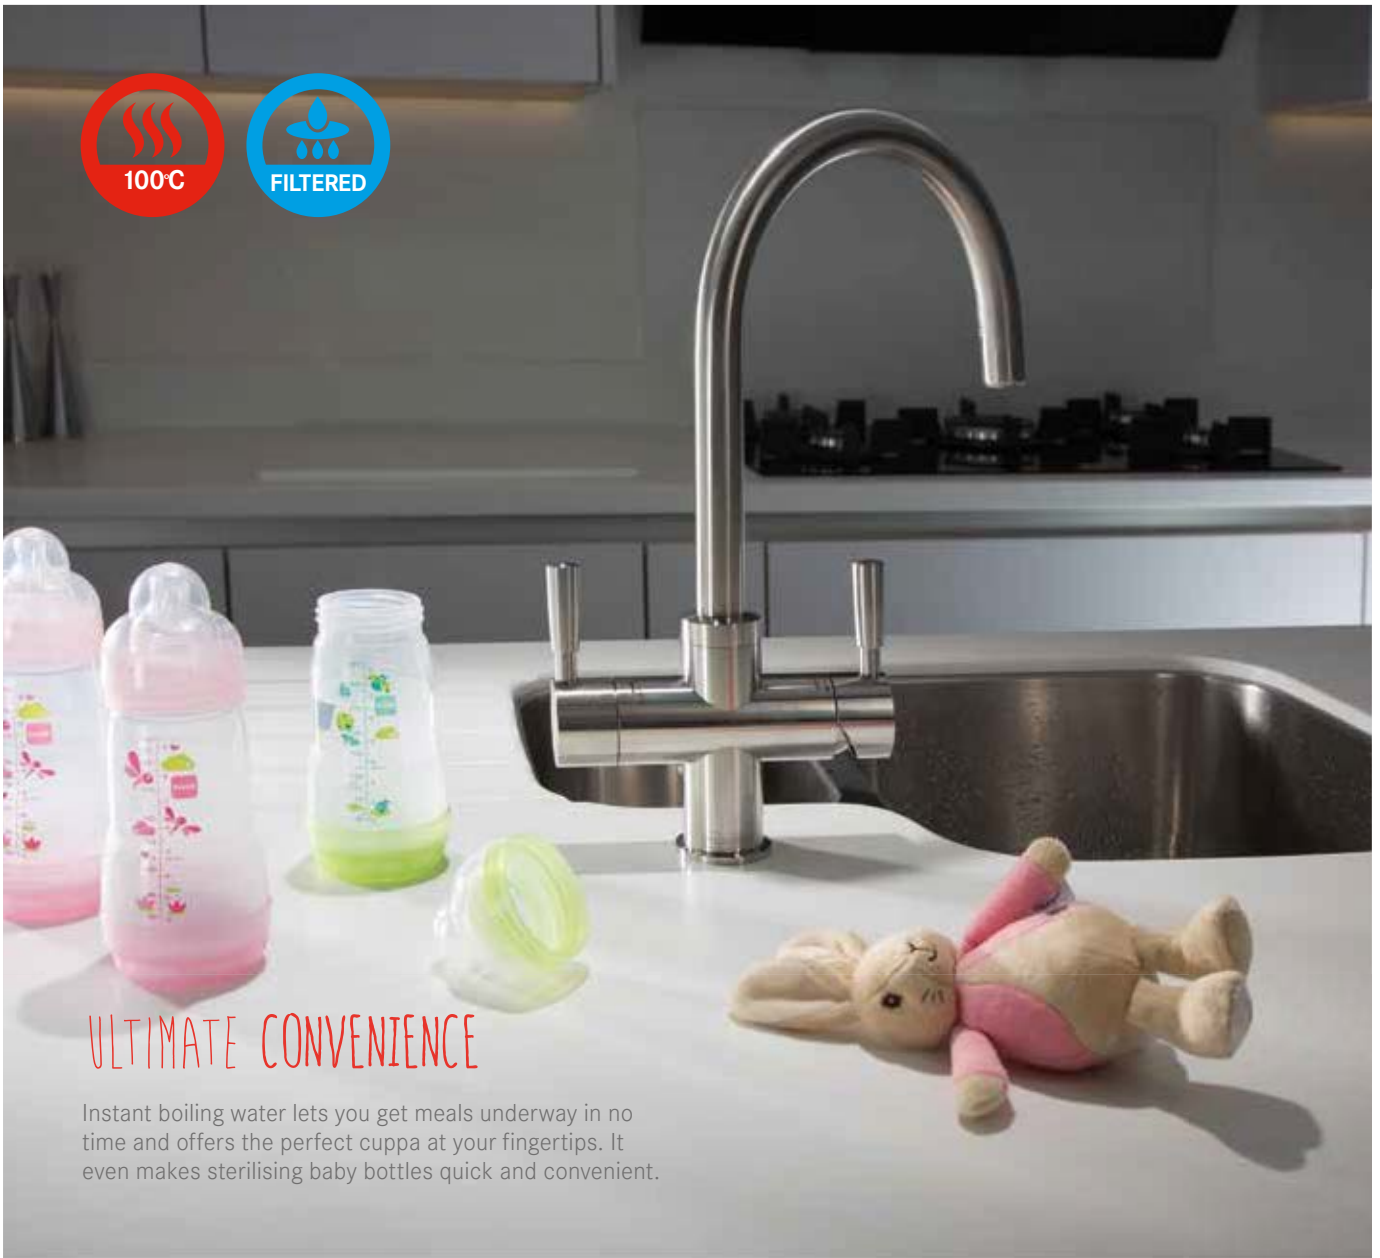

Easy installation

Virtually no tools and minimal plumbing skills are required for installation.

Safety assured

Omni is safer than a traditional kettle in so many ways; there are no cords which can be pulled to avoid any nasty accidents as on a kettle. The childproof push-to-activate lever helps to keep boiling water away from little hands. The lever is also spring loaded to switch off instantly if any splashes occur.

A child safety clip is provided for total protection from curious little hands or visitors to your home. All this and the patented chassis engineering means the tap is never too hot to the touch. It stays cool even when producing boiling water.

www.franke.co.uk/omni

ONE TAP DOES IT ALL

ULTIMATE CONVENIENCE

Instant boiling water lets you get meals underway in no time and offers the perfect cuppa at your fingertips. It even makes sterilising baby bottles quick and convenient.