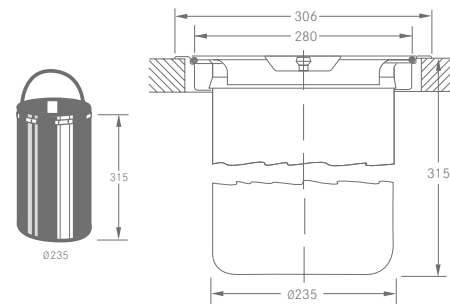

Inset Waste Bin

Stainless Steel	134.0035.042	£237

NB. Ensure WDU dimensions can be accommodated within the specified cabinet width.