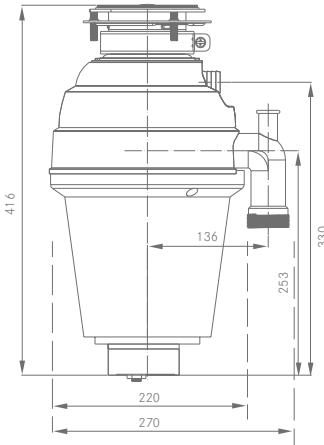

Waste Disposal Unit Turbo Plus TP-125

Continuous Feed	
134.0276.838	£387