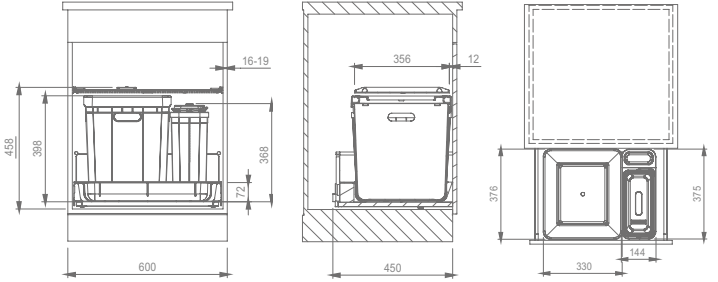

Sorter 350-60

Minimum cabinet size: 600mm	1 x 35L and 1 x 5.5L	121.0307.526	£193
Collect Bag		133.0038.258	£19