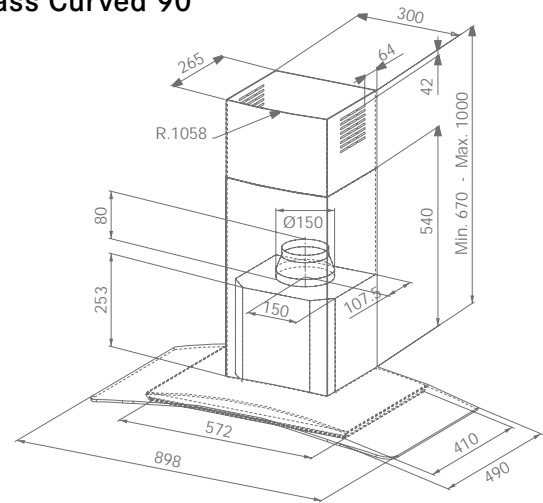

Glass Curved 90

	NOISE LEVEL	CAPACITY
	DIN EN 60704-3 DB(A)	DIN IEC 61591 M³/H
Min:	51	300
Max:	67	600
Intensive:	70	670
MODEL:	FGC 906 XS-CH	
Illumination:	Halogen 2 x 20W	
Filter type:	B	
Grease filter:	Stainless Steel