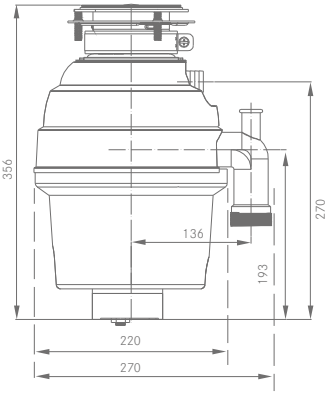

WASTE DISPOSAL UNIT DIMENSIONS

Waste Disposal Unit Turbo Plus TP-50

Continuous Feed	
134.0276.834	£248