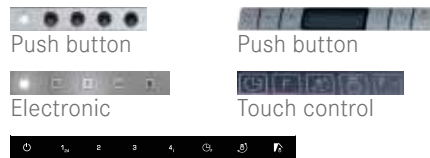

Ghost controls

Extraction Speed Settings

All Franke hoods come fully equipped with a variety of speed settings, ranging from 3 to 8 speeds. Some units also include an intense setting, for short, powerful bursts to remove unpleasant odours as quickly as possible.

Digital Display

Utilising the latest in digital technology, Franke offer simple and versatile controls for the hood. Attractively illuminated digital displays are features of some of the more advanced electronic and touch controlled units.

Types of Motor

Whether it's the excellent Brushless (BL), the high performance ENERGY or the unbeatable quiet and efficient PRO+ Motor and Radical motors you can always expect quality, reliability and superb power from your Franke hood.

Continuous 24 hour Ventilation

Keep your kitchen feeling fresh and clear of unwanted odours with the 24 hour ventilation function which provides a constant flow of clean air running through the room at various intervals.